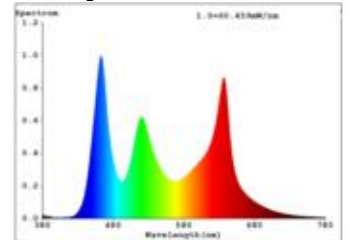

Datasheet
5935701

22W/m RGB/W LED-Streifen RGB/3000K 5m

Our 22 W RGB/3,000 K 24 V strip implements light and color moods in the object. At different times, use the strip to set the scene for different colors of light. For maximum flexibility, use an RGB/Tuneable White strip to access both an inexhaustible color palette and bring clean warm to cool white light colors to bear. As suitable controls you fall back on a large selection, whether DALI, WIFI, ZIGBEE, BLUETOOTH or radio. Of course you get first-class quality, we assure you with 3 years warranty.

Dimmable yes

8.285 lm	luminous flux
1.657 lm/m	luminous flux / m
110 Watt	rated power
22 Watt/m	rated power / m
24 V DC	output voltage
RGB/3000 K	colour temperature
RGB/W	colour perception
Ra>90	colour rendering
<5 sdc	colour consistency
120°	beam angle
5.000 mm	length of strip on wheel
5.000 mm	max. strip length
12 mm	width
2.30 mm	height
5050	LED chipset
112 LED/m	LED chips / m
8.92 mm	LED pitch
71.42 mm	smallest cuttable unit
1000 mm	length connection cable side 1
1000 mm	length connection cable side 2
25 mm	lowest bending radius
IP20	type of protection
80 °C	max. temperature at tc test point
-40° - 85°C	temperature range in operation
yes	Aluminum profile necessary for cooling?
Ø 30.000 h	nominal life time
L70B50	rated life time
0.7	lumen maintenance factor at the end of the nominal life
916 mA	nominal current
110 kWh/1000	energy consumption

Spectral power distribution
in the range 180 - 800 nm

SIGOR
5925701

A	▶
B	▶
C	▶
D	▶
E	▶
F	▶
G	▶

350
kWh/1000h

2019/2015

as of: 05.12.2023

5935701

22W/m RGB/W LED-Streifen RGB/3000K 5m