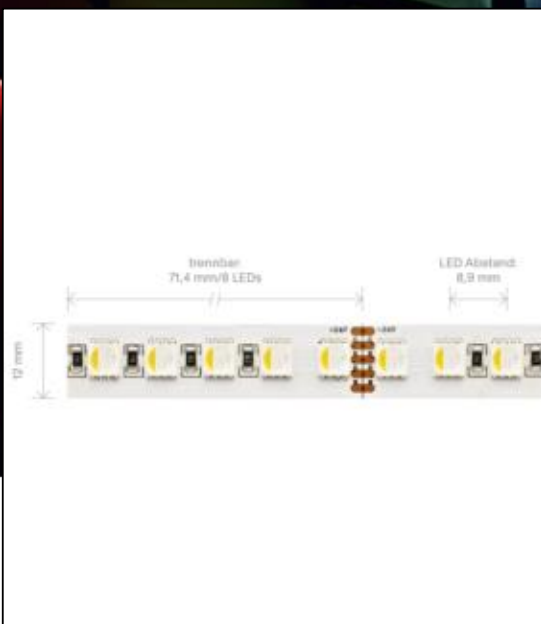

Datasheet
5935701

22W/m RGB/W LED-Streifen RGB/3000K 5m

Our 22 W RGB/3,000 K 24 V strip implements light and color moods in the object. At different times, use the strip to set the scene for different colors of light. For maximum flexibility, use an RGB/Tuneable White strip to access both an inexhaustible color palette and bring clean warm to cool white light colors to bear. As suitable controls you fall back on a large selection, whether DALI, WIFI, ZIGBEE, BLUETOOTH or radio. Of course you get first-class quality, we assure you with 3 years warranty.

Dimmable yes

8.285 lm	luminous flux
1.657 lm/m	luminous flux / m
110 Watt	rated power
22 Watt/m	rated power / m
24 V DC	output voltage
RGB/3000 K	colour temperature
RGB/W	colour perception
Ra>90	colour rendering
<5 sdc	colour consistency
120°	beam angle
5.000 mm	length of strip on wheel
5.000 mm	max. strip length
12 mm	width
2.30 mm	height
5050	LED chipset
112 LED/m	LED chips / m
8.92 mm	LED pitch
71.42 mm	smallest cuttable unit
1000 mm	length connection cable side 1
1000 mm	length connection cable side 2
25 mm	lowest bending radius
IP20	type of protection
80 °C	max. temperature at tc test point
-40° - 85°C	temperature range in operation
yes	Aluminum profile necessary for cooling?
Ø 30.000 h	nominal life time
L70B50	rated life time
0.7	lumen maintenance factor at the end of the nominal life
916 mA	nominal current
110 kWh/1000	energy consumption

Spectral power distribution
in the range 180 - 800 nm

SIGOR
5925701

A	▶
B	▶
C	▶
D	▶
E	▶
F	▶
G	▶

350
kWh/1000h

2019/2015

as of: 05.12.2023

5935701

22W/m RGB/W LED-Streifen RGB/3000K 5m