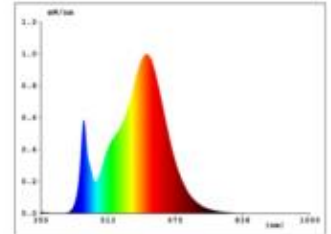

Datasheet
5936501

20W/m Dim to warm LED-Streifen 3000-1800K 5m

Our 20W **DIM-TO-WARM IP20** strip converts light and color moods in the object. Zu verschiedenen Zeitpunkten setzen Sie mit dem Band verschiedene Lichtfarben in Szene. When dimming down the LED strip shifts the light color from 3,000K to 1,800K. Of course you get first-class quality, we assure you with 5 years warranty.

Dimmable:

9.500 lm	luminous flux
1.900 lm/m	luminous flux / m
100 Watt	rated power
20 Watt/m	rated power / m
24 V DC	output voltage
3000-1800 K	colour temperature
Dim-to-Warm	colour perception
Ra>90	colour rendering
<3 sdcms	colour consistency
120°	beam angle
5.000 mm	length of strip on wheel
5.000 mm	max. strip length
10 mm	width
1 mm	height
2016	LED chipset
240 LED/m	LED chips / m
4.17 mm	LED pitch
50 mm	smallest cuttable unit
1000 mm	length connection cable side 1
1000 mm	length connection cable side 2
30 mm	lowest bending radius
IP20	type of protection
60 °C	max. temperature at tc test point
-25° - 40°C	temperature range in operation
yes	Aluminum profile necessary for cooling?
Ø 43.000 h	nominal life time
L70B50	rated life time
0.7	lumen maintenance factor at the end of the nominal life
833 mA	nominal current
100 kWh/1000	energy consumption

Spectral power distribution
in the range 180 - 800 nm

SIGOR
5936501

A
B
C
D
E
F
G

G

100
kWh/1000h

2019/2015

as of: 26.04.2023

5936501