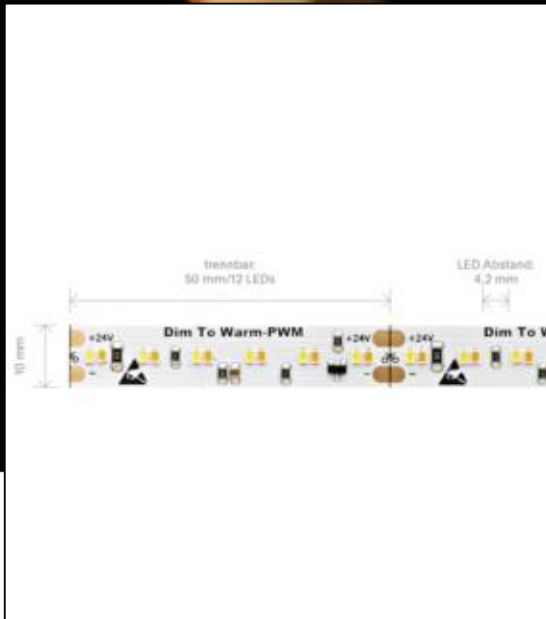

Datasheet
5936501

20W/m Dim to warm LED-Streifen 3000-1800K 5m

Our 20W **DIM-TO-WARM IP20** strip converts light and color moods in the object. Zu verschiedenen Zeitpunkten setzen Sie mit dem Band verschiedene Lichtfarben in Szene. When dimming down the LED strip shifts the light color from 3,000K to 1,800K. Of course you get first-class quality, we assure you with 5 years warranty.

Dimmable:

9.500 lm	luminous flux
1.900 lm/m	luminous flux / m
100 Watt	rated power
20 Watt/m	rated power / m
24 V DC	output voltage
3000-1800 K	colour temperature
Dim-to-Warm	colour perception
Ra>90	colour rendering
<3 sdcms	colour consistency
120°	beam angle
5.000 mm	length of strip on wheel
5.000 mm	max. strip length
10 mm	width
1 mm	height
2016	LED chipset
240 LED/m	LED chips / m
4.17 mm	LED pitch
50 mm	smallest cuttable unit
1000 mm	length connection cable side 1
1000 mm	length connection cable side 2
30 mm	lowest bending radius
IP20	type of protection
60 °C	max. temperature at tc test point
-25° - 40°C	temperature range in operation
yes	Aluminum profile necessary for cooling?
Ø 43.000 h	nominal life time
L70B50	rated life time
0.7	lumen maintenance factor at the end of the nominal life
833 mA	nominal current
100 kWh/1000	energy consumption

Spectral power distribution
in the range 180 - 800 nm

SIGOR
5936501

A
B
C
D
E
F
G

G

100
kWh/1000h

2019/2015

as of: 26.04.2023

5936501

20W/m Dim to warm LED-Streifen 3000-1800K 5m

Manual:

https://shop.sigor.de/media/pdf/5936501_manual.pdf

as of: 26.04.2023

Page: 2