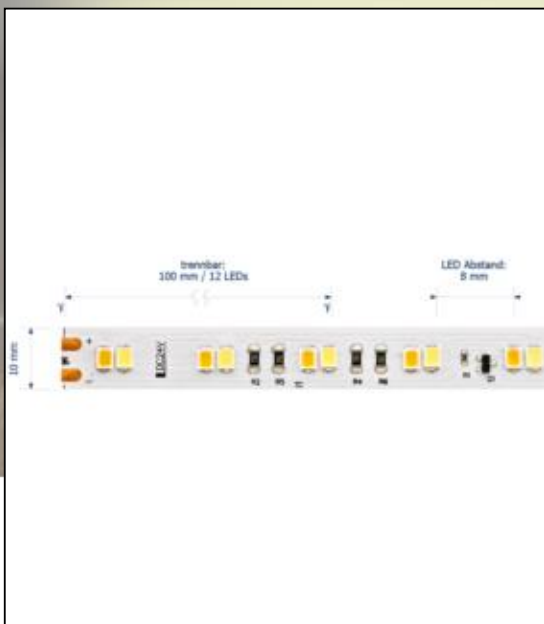

Datasheet

5936601

12W/m Tunable White LED-Streifen 4000-2100K 5m

Our 12W TUNABLE WHITE 24V strip implements light and color moods in the object. At different times, you set the scene with the strip different light colors. The light color can be shifted from 2,100K to 4,000K. As suitable controls you fall back on a large selection, whether DALI, WIFI, ZIGBEE, BLUETOOTH or radio. Of course you get first-class quality, we assure you with 5 years warranty.

Dimmable: yes

5.250 lm	luminous flux
1.050 lm/m	luminous flux / m
60 Watt	rated power
12 Watt/m	rated power / m
24 V DC	output voltage
4000-2100 K	colour temperature
Tunable White	colour perception
Ra>90	colour rendering
3 sdcm	colour consistency
120°	beam angle
5 mm	length of strip on wheel
5.000 mm	max. strip length
10 mm	width
3 mm	height
2835	LED chipset
120 LED/m	LED chips / m
8 mm	LED pitch
100 mm	smallest cuttable unit
1000 mm	length connection cable side 1
1000 mm	length connection cable side 2
50 mm	lowest bending radius
IP20	type of protection
60 °C	max. temperature at tc test point
-25° - 45°C	temperature range in operation
Ø 50.000 h	nominal life time
L70B10	rated life time
0.7	lumen maintenance factor at the end of the nominal life
60 mA	nominal current
60 kWh/1000h	energy consumption / m

as of: 21.01.2022

5936601

12W/m Tunable White LED-Streifen 4000-2100K 5m

Manual:

https://shop.sigor.de/media/pdf/5936601_manual.pdf

as of: 21.01.2022

Page: 2