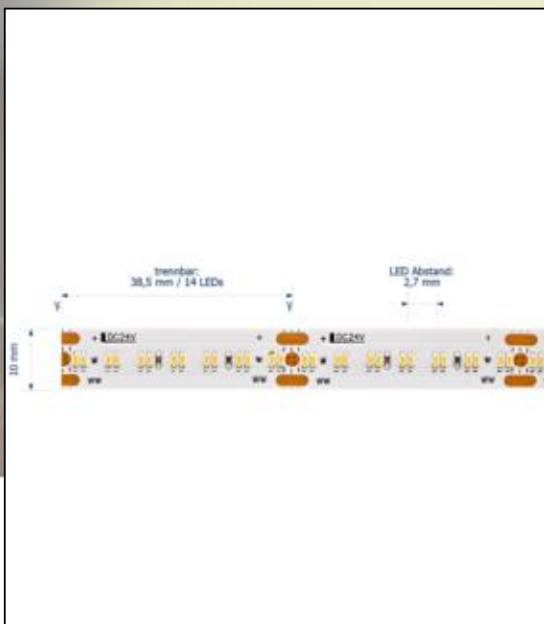

Datasheet

5936801

20W/m Tunable White LED-Streifen 4000-2100K 5m

Our 20W TUNABLE WHITE 24V strip implements light and color moods in the object. At different times, you set the scene with the strip different light colors. The light color can be shifted from 2,100K to 4,000K. As suitable controls you fall back on a large selection, whether DALI, WIFI, ZIGBEE, BLUETOOTH or radio. Of course you get first-class quality, we assure you with 5 years warranty.

Dimmable: yes

9.900 lm	luminous flux
1.980 lm/m	luminous flux / m
100 Watt	rated power
20 Watt/m	rated power / m
24 V DC	output voltage
4000-2100 K	colour temperature
Tunable White	colour perception
Ra>95	colour rendering
3 sdcms	colour consistency
120°	beam angle
5.000 mm	length of strip on wheel
5.000 mm	max. strip length
10 mm	width
3 mm	height
1808	LED chipset
364 LED/m	LED chips / m
2.75 mm	LED pitch
38.50 mm	smallest cuttable unit
1000 mm	length connection cable side 1
1000 mm	length connection cable side 2
50 mm	lowest bending radius
IP20	type of protection
60 °C	max. temperature at tc test point
-25° - 45°C	temperature range in operation
Ø 36.000 h	nominal life time
L70B10	rated life time
0.7	lumen maintenance factor at the end of the nominal life
60 mA	nominal current
100 kWh/1000	energy consumption / m

Sigor
5936801

100
kWh/1000h

2019/2015

as of: 21.01.2022

5936801

20W/m Tunable White LED-Streifen 4000-2100K 5m

Manual:

https://shop.sigor.de/media/pdf/5936801_manual.pdf