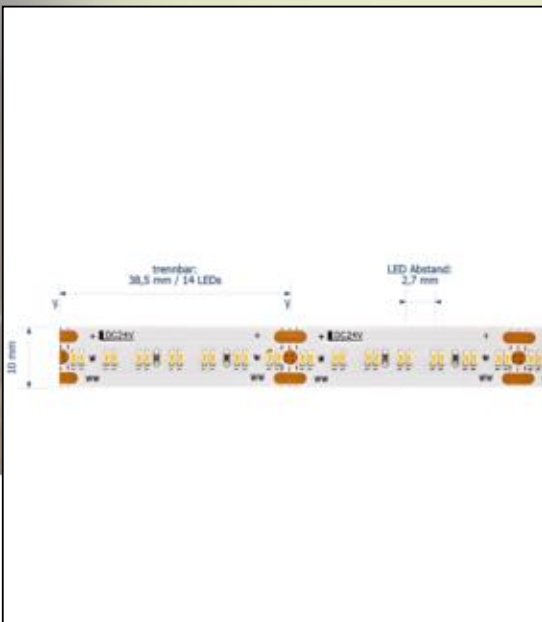

### 20W/m Tunable White LED-Streifen 3000-2100K 5m

Our 12W TUNABLE WHITE 24V strip implements light and color moods in the object. At different times, you set the scene with the strip different light colors. The light color can be shifted from 2,100K to 4,000K. As suitable controls you fall back on a large selection, whether DALI, WIFI, ZIGBEE, BLUETOOTH or radio. Of course you get first-class quality, we assure you with 5 years warranty.

Dimmable: yes

9.300 lm	luminous flux
1.860 lm/m	luminous flux / m
100 Watt	rated power
20 Watt/m	rated power / m
24 V DC	output voltage
3000-2100 K	colour temperature
Tunable White	colour perception
Ra>95	colour rendering
3 sdcn	colour consistency
120°	beam angle
5 mm	length of strip on wheel
5.000 mm	max. strip length
10 mm	width
3 mm	height
1808	LED chipset
364 LED/m	LED chips / m
2.75 mm	LED pitch
38.50 mm	smallest cuttable unit
1000 mm	length connection cable side 1
1000 mm	length connection cable side 2
50 mm	lowest bending radius
IP20	type of protection
60 °C	max. temperature at tc test point
-25° - 45°C	temperature range in operation
Ø 36.000 h	nominal life time
L70B10	rated life time
0.7	lumen maintenance factor at the end of the nominal life
60 mA	nominal current
100 kWh/1000	energy consumption / m

**Sigor**  
5936901

A	▶
B	▶
C	▶
D	▶
E	▶
F	▶
G	▶

2019/2015

as of: 21.01.2022

5936901

20W/m Tunable White LED-Streifen 3000-2100K 5m

**Manual:**

[https://shop.sigor.de/media/pdf/5936901\\_manual.pdf](https://shop.sigor.de/media/pdf/5936901_manual.pdf)