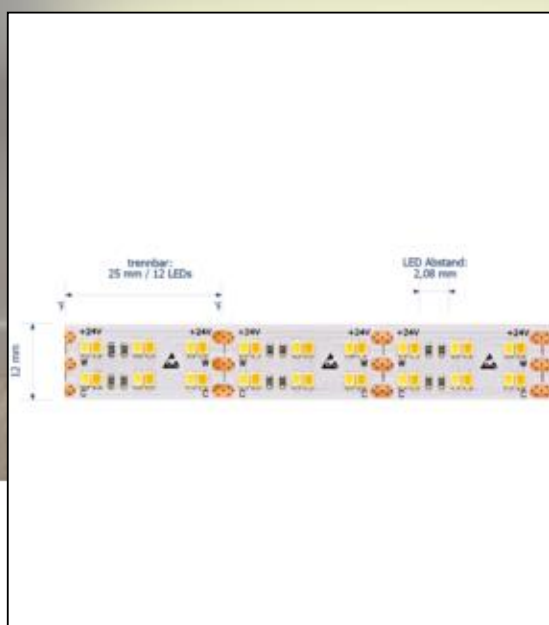

**Datasheet**  
**5937101**

**38,4W/m TW LED-Streifen 2100-4000K 5m**

Our 38.4W TUNABLE WHITE 24V strip implements light and color moods in the object. At different times, you set the scene with the strip different light colors. The light color can be shifted from 2,100K to 4,000K. As suitable controls you fall back on a large selection, whether DALI, WIFI, ZIGBEE, BLUETOOTH or radio. Of course you get first-class quality, we assure you with 5 years warranty.

Dimmable: yes

16.000 lm	luminous flux
3.200 lm/m	luminous flux / m
192 Watt	rated power
38.40 Watt/m	rated power / m
24 V DC	output voltage
2100-4000 K	colour temperature
Tunable White	colour perception
Ra>90	colour rendering
3 sdc	colour consistency
120°	beam angle
5.000 mm	length of strip on wheel
5.000 mm	max. strip length
12 mm	width
3 mm	height
2016	LED chipset
480 LED/m	LED chips / m
7.80 mm	LED pitch
25 mm	smallest cuttable unit
1000 mm	length connection cable side 1
1000 mm	length connection cable side 2
30 mm	lowest bending radius
IP20	type of protection
60 °C	max. temperature at tc test point
-20° - 40°C	temperature range in operation
yes	Aluminum profile necessary for cooling?
Ø 36.000 h	nominal life time
L80B10	rated life time
0.8	lumen maintenance factor at the end of the nominal life
1600 mA	nominal current
192 kWh/1000	energy consumption

**F**

**192**  
kWh/1000h

2019/2015

as of: 16.11.2022

5937101

38,4W/m TW LED-Streifen 2100-4000K 5m

**Manual:**

[https://shop.sigor.de/media/pdf/5937101\\_manual.pdf](https://shop.sigor.de/media/pdf/5937101_manual.pdf)