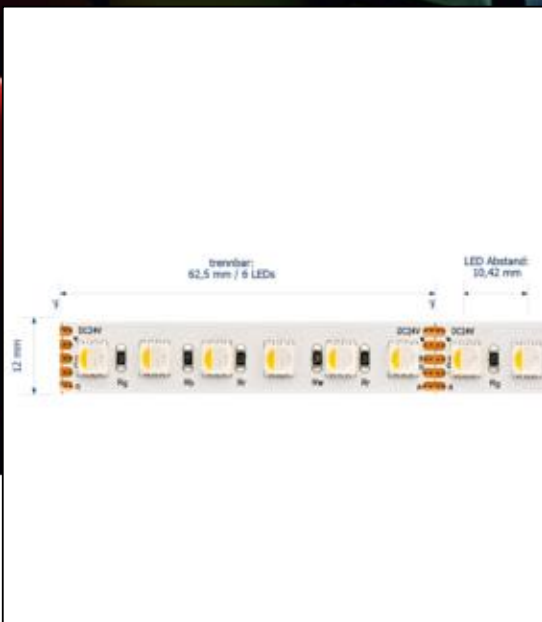

Datasheet

5937501

19,2W/m RGB/2400K LED-Streifen 5m

Our 19.2W RGB/2,400K 24V strip implements light and color moods in the object. At different times, use the strip to set the scene for different colors of light. For maximum flexibility, use an RGB/Tuneable White strip to access both an inexhaustible color palette and bring clean warm to cool white light colors to bear. As suitable controls you fall back on a large selection, whether DALI, WIFI, ZIGBEE, BLUETOOTH or radio. Of course you get first-class quality, we assure you with 5 years warranty.

Dimmable: yes

5.400 lm	luminous flux
1.080 lm/m	luminous flux / m
96 Watt	rated power
19.20 Watt/m	rated power / m
24 V DC	output voltage
2400 K	colour temperature
RGB/W	colour perception
Ra>80	colour rendering
5 sdcm	colour consistency
120°	beam angle
5 mm	length of strip on wheel
5.000 mm	max. strip length
12 mm	width
3 mm	height
5050	LED chipset
96 LED/m	LED chips / m
10.42 mm	LED pitch
62.50 mm	smallest cuttable unit
1000 mm	length connection cable side 1
1000 mm	length connection cable side 2
50 mm	lowest bending radius
IP20	type of protection
60 °C	max. temperature at tc test point
-25° - 45°C	temperature range in operation
Ø 36.000 h	nominal life time
L70B10	rated life time
0.7	lumen maintenance factor at the end of the nominal life
60 mA	nominal current
96 kWh/1000h	energy consumption / m

Sigor
5937501

A
B
C
D
E
F
G

G

96
kWh/1000h

2019/2015

as of: 21.01.2022

5937501

19,2W/m RGB/2400K LED-Streifen 5m