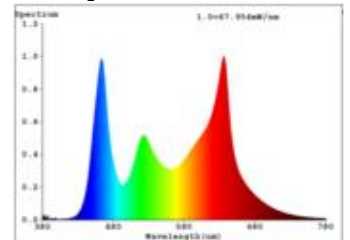

Datasheet
5937801

24W/m RGB+W LED-Streifen RGB/3000K 5m

Our 24 W RGB/3,000 K 24 V strip implements light and color moods in the object. At different times, use the strip to set the scene for different colors of light. For maximum flexibility, use an RGB/Tuneable White strip to access both an inexhaustible color palette and bring clean warm to cool white light colors to bear. As suitable controls you fall back on a large selection, whether DALI, WIFI, ZIGBEE, BLUETOOTH or radio. Of course you get first-class quality, we assure you with 3 years warranty.

Dimmable yes

9.265 lm	luminous flux
1.853 lm/m	luminous flux / m
120 Watt	rated power
24 Watt/m	rated power / m
24 V DC	output voltage
RGB/3000 K	colour temperature
RGB/W	colour perception
Ra>90	colour rendering
<3 sdc	colour consistency
120°	beam angle
5.000 mm	length of strip on wheel
5.000 mm	max. strip length
12 mm	width
2.50 mm	height
5050+2835	LED chipset
192 LED/m	LED chips / m
10.41 mm	LED pitch
83.33 mm	smallest cuttable unit
1000 mm	length connection cable side 1
1000 mm	length connection cable side 2
25 mm	lowest bending radius
IP20	type of protection
80 °C	max. temperature at tc test point
-40° - 85°C	temperature range in operation
yes	Aluminum profile necessary for cooling?
Ø 30.000 h	nominal life time
L70B50	rated life time
0.7	lumen maintenance factor at the end of the nominal life
1000 mA	nominal current
120 kWh/1000	energy consumption

Spectral power distribution
in the range 180 - 800 nm

SIGOR
5937801

A
B
C
D
E
F
G

G

120
kWh/1000h

2019/2015

as of: 05.12.2023

5937801