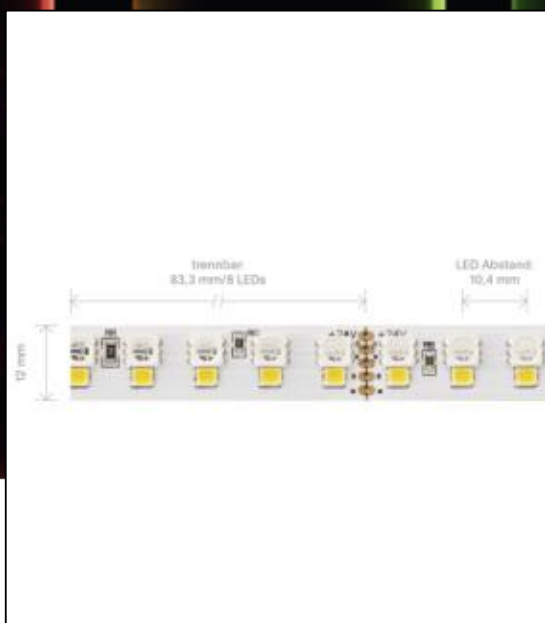

Datasheet
5937801

24W/m RGB+W LED-Streifen RGB/3000K 5m

Our 24 W RGB/3,000 K 24 V strip implements light and color moods in the object. At different times, use the strip to set the scene for different colors of light. For maximum flexibility, use an RGB/Tuneable White strip to access both an inexhaustible color palette and bring clean warm to cool white light colors to bear. As suitable controls you fall back on a large selection, whether DALI, WIFI, ZIGBEE, BLUETOOTH or radio. Of course you get first-class quality, we assure you with 3 years warranty.

Dimmable yes

9.265 lm	luminous flux
1.853 lm/m	luminous flux / m
120 Watt	rated power
24 Watt/m	rated power / m
24 V DC	output voltage
RGB/3000 K	colour temperature
RGB/W	colour perception
Ra>90	colour rendering
<3 sdc	colour consistency
120°	beam angle
5.000 mm	length of strip on wheel
5.000 mm	max. strip length
12 mm	width
2.50 mm	height
5050+2835	LED chipset
192 LED/m	LED chips / m
10.41 mm	LED pitch
83.33 mm	smallest cuttable unit
1000 mm	length connection cable side 1
1000 mm	length connection cable side 2
25 mm	lowest bending radius
IP20	type of protection
80 °C	max. temperature at tc test point
-40° - 85°C	temperature range in operation
yes	Aluminum profile necessary for cooling?
Ø 30.000 h	nominal life time
L70B50	rated life time
0.7	lumen maintenance factor at the end of the nominal life
1000 mA	nominal current
120 kWh/1000	energy consumption

Spectral power distribution
in the range 180 - 800 nm

SIGOR
5937801

A
B
C
D
E
F
G

G

120
kWh/1000h

2019/2015

as of: 05.12.2023

5937801

24W/m RGB+W LED-Streifen RGB/3000K 5m

Manual:

https://shop.sigor.de/media/pdf/5937801_manual.pdf

as of: 05.12.2023

Page: 2