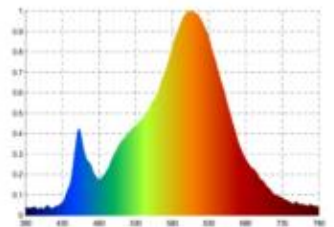

Datasheet
5937901

14,4W/m RGB/W S-SHAPE LED-Streifen RGB/2700K 5m

Our 14.4W RGB/2,700K S-SHAPE 24V strip sets light and color moods in the object. At different times, use the strip to set the scene for different colors of light. For maximum flexibility, use an RGB/Tuneable White strip to access an inexhaustible color palette as well as to bring clean warm to cool white light colors into play. As suitable controls you fall back on a large selection, whether DALI, WIFI, ZIGBEE, BLUETOOTH or radio. Of course you get first-class quality, we assure you with 5 years warranty.

Dimmable: yes

4.340 lm	luminous flux
868 lm/m	luminous flux / m
72 Watt	rated power
14.40 Watt/m	rated power / m
24 V DC	output voltage
2700 K	colour temperature
RGB/W	colour perception
Ra>80	colour rendering
5 sdcm	colour consistency
120°	beam angle
5.000 mm	length of strip on wheel
5.000 mm	max. strip length
12 mm	width
2 mm	height
5050	LED chipset
48 LED/m	LED chips / m
20.80 mm	LED pitch
125 mm	smallest cuttable unit
1000 mm	length connection cable side 1
1000 mm	length connection cable side 2
50 mm	lowest bending radius
IP20	type of protection
60 °C	max. temperature at tc test point
-20° - 50°C	temperature range in operation
yes	Aluminum profile necessary for cooling?
Ø 50.000 h	nominal life time
L70B50	rated life time
0.7	lumen maintenance factor at the end of the nominal life
600 mA	nominal current
72 kWh/1000h	energy consumption

Spectral power distribution
in the range 180 - 800 nm

SIGOR
5937901

A
B
C
D
E
F
G

G

72
kWh/1000h

2019/2015

as of: 16.11.2022

5937901

14,4W/m RGB/W S-SHAPE LED-Streifen RGB/2700K 5m

Manual:

https://shop.sigor.de/media/pdf/5937901_manual.pdf

as of: 16.11.2022

Page: 2