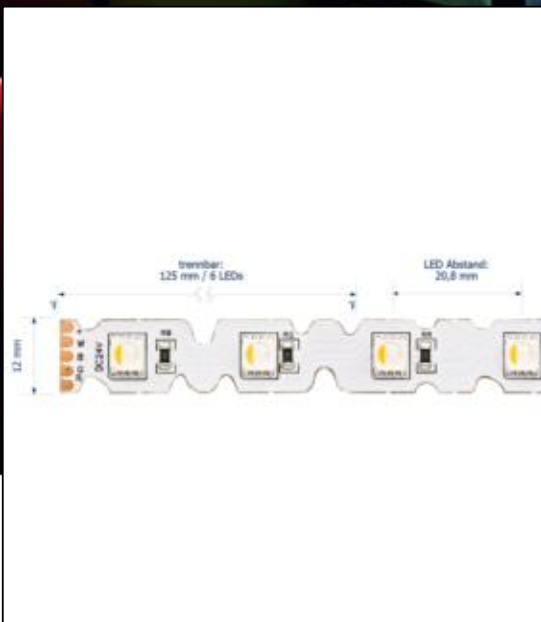

Datasheet
5937901

14,4W/m RGB/W S-SHAPE LED-Streifen RGB/2700K 5m

Our 14.4W RGB/2,700K S-SHAPE 24V strip sets light and color moods in the object. At different times, use the strip to set the scene for different colors of light. For maximum flexibility, use an RGB/Tuneable White strip to access an inexhaustible color palette as well as to bring clean warm to cool white light colors into play. As suitable controls you fall back on a large selection, whether DALI, WIFI, ZIGBEE, BLUETOOTH or radio. Of course you get first-class quality, we assure you with 5 years warranty.

Dimmable: yes

4.340 lm	luminous flux
868 lm/m	luminous flux / m
72 Watt	rated power
14.40 Watt/m	rated power / m
24 V DC	output voltage
2700 K	colour temperature
RGB/W	colour perception
Ra>80	colour rendering
5 sdcm	colour consistency
120°	beam angle
5.000 mm	length of strip on wheel
5.000 mm	max. strip length
12 mm	width
2 mm	height
5050	LED chipset
48 LED/m	LED chips / m
20.80 mm	LED pitch
125 mm	smallest cuttable unit
1000 mm	length connection cable side 1
1000 mm	length connection cable side 2
50 mm	lowest bending radius
IP20	type of protection
60 °C	max. temperature at tc test point
-20° - 50°C	temperature range in operation
yes	Aluminum profile necessary for cooling?
Ø 50.000 h	nominal life time
L70B50	rated life time
0.7	lumen maintenance factor at the end of the nominal life
600 mA	nominal current
72 kWh/1000h	energy consumption

Spectral power distribution
in the range 180 - 800 nm

SIGOR
5937901

A
B
C
D
E
F
G

G

72
kWh/1000h

2019/2015

as of: 16.11.2022

5937901

14,4W/m RGB/W S-SHAPE LED-Streifen RGB/2700K 5m

Manual:

https://shop.sigor.de/media/pdf/5937901_manual.pdf

as of: 16.11.2022

Page: 2