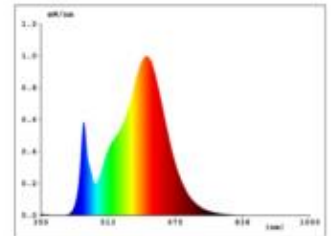

**Datasheet**  
**5938001**

**14,4W/m RGB/W S-SHAPE LED-Streifen RGB/3000K 5m**

Our 14.4W RGB/3,000K S-SHAPE 24V strip sets light and color moods in the object. At different times, use the strip to set the scene for different colors of light. For maximum flexibility, use an RGB/Tuneable White strip to access an inexhaustible color palette as well as to bring clean warm to cool white light colors into play. As suitable controls you fall back on a large selection, whether DALI, WIFI, ZIGBEE, BLUETOOTH or radio. Of course you get first-class quality, we assure you with 5 years warranty.

Dimmable yes

4.410 lm	luminous flux
882 lm/m	luminous flux / m
72 Watt	rated power
14.40 Watt/m	rated power / m
24 V DC	output voltage
3000 K	colour temperature
RGB/W	colour perception
Ra>80	colour rendering
5 sdcm	colour consistency
120°	beam angle
5.000 mm	length of strip on wheel
5.000 mm	max. strip length
12 mm	width
2 mm	height
5050	LED chipset
48 LED/m	LED chips / m
20.80 mm	LED pitch
125 mm	smallest cuttable unit
1000 mm	length connection cable side 1
1000 mm	length connection cable side 2
50 mm	lowest bending radius
IP20	type of protection
60 °C	max. temperature at tc test point
-20° - 50°C	temperature range in operation
yes	Aluminum profile necessary for cooling?
Ø 50.000 h	nominal life time
L70B50	rated life time
0.7	lumen maintenance factor at the end of the nominal life
600 mA	nominal current
72 kWh/1000h	energy consumption

Spectral power distribution  
in the range 180 - 800 nm

**SIGOR**  
5938001

A
B
C
D
E
F
G

**72**  
kWh/1000h

2019/2015

as of: 16.11.2022

5938001

14,4W/m RGB/W S-SHAPE LED-Streifen RGB/3000K 5m