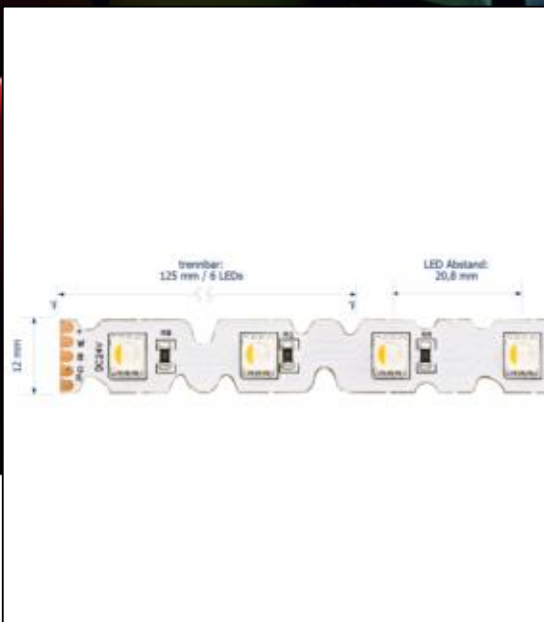

**Datasheet**  
**5938001**

**14,4W/m RGB/W S-SHAPE LED-Streifen RGB/3000K 5m**

Our 14.4W RGB/3,000K S-SHAPE 24V strip sets light and color moods in the object. At different times, use the strip to set the scene for different colors of light. For maximum flexibility, use an RGB/Tuneable White strip to access an inexhaustible color palette as well as to bring clean warm to cool white light colors into play. As suitable controls you fall back on a large selection, whether DALI, WIFI, ZIGBEE, BLUETOOTH or radio. Of course you get first-class quality, we assure you with 5 years warranty.

Dimmable yes

4.410 lm	luminous flux
882 lm/m	luminous flux / m
72 Watt	rated power
14.40 Watt/m	rated power / m
24 V DC	output voltage
3000 K	colour temperature
RGB/W	colour perception
Ra>80	colour rendering
5 sdcm	colour consistency
120°	beam angle
5.000 mm	length of strip on wheel
5.000 mm	max. strip length
12 mm	width
2 mm	height
5050	LED chipset
48 LED/m	LED chips / m
20.80 mm	LED pitch
125 mm	smallest cuttable unit
1000 mm	length connection cable side 1
1000 mm	length connection cable side 2
50 mm	lowest bending radius
IP20	type of protection
60 °C	max. temperature at tc test point
-20° - 50°C	temperature range in operation
yes	Aluminum profile necessary for cooling?
Ø 50.000 h	nominal life time
L70B50	rated life time
0.7	lumen maintenance factor at the end of the nominal life
600 mA	nominal current
72 kWh/1000h	energy consumption

Spectral power distribution  
in the range 180 - 800 nm

**SIGOR**  
5938001

A
B
C
D
E
F
G

**72**  
kWh/1000h

2019/2015

as of: 16.11.2022

5938001

14,4W/m RGB/W S-SHAPE LED-Streifen RGB/3000K 5m