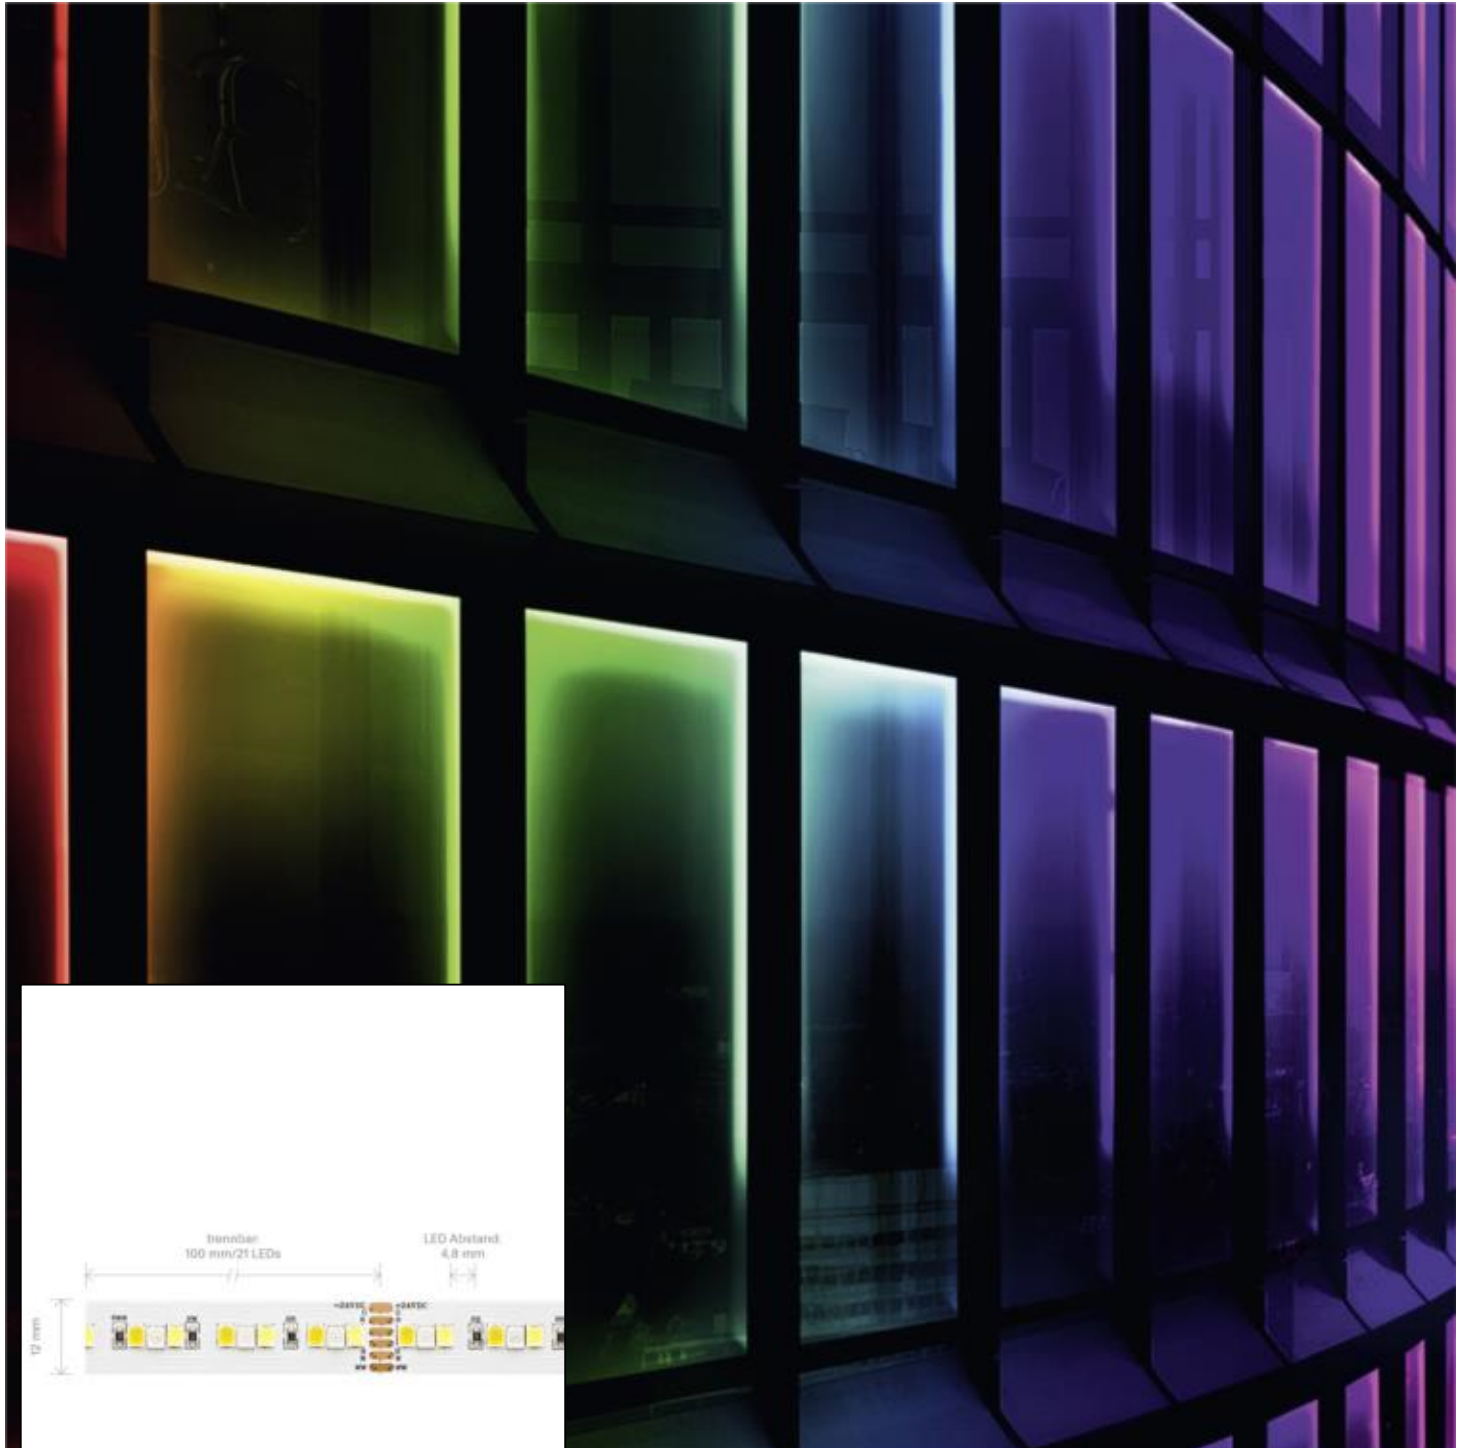

5938201

20W/m RGB/TW LED-Streifen RGB/2300+6500K 5m

Manual:

<https://shop.sigor.de/media/pdf/5938201_manual.pdf>

as of: 05.12.2023

Page: 2