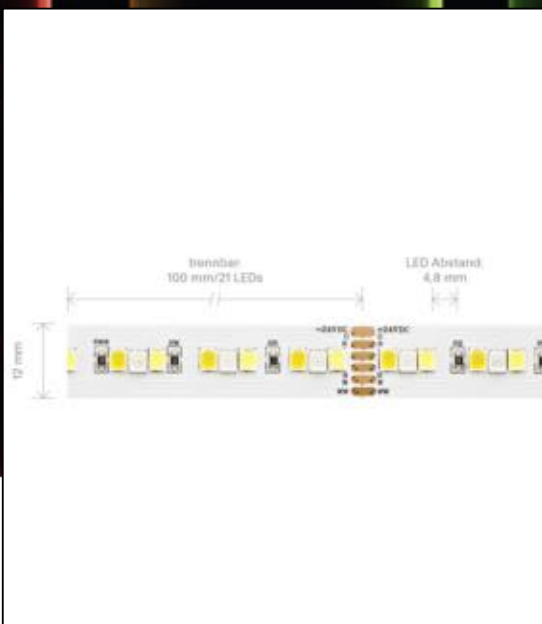

**Datasheet**  
**5938201**

**20W/m RGB/TW LED-Streifen RGB/2300+6500K 5m**

Our 20 W RGB/TUNABLE WHITE 24 V strip sets light and color moods in the object. At different times, you set the scene with the strip different colors of light. He can both draw on an inexhaustible color palette, as well as clean warm to cool white light colors to use. As suitable controls you fall back on a wide selection, whether DALI, WIFI, ZIGBEE, BLUETOOTH or radio. Of course you get first-class quality, we assure you with 3 years warranty.

Dimmable: yes

8.310 lm	luminous flux
1.662 lm/m	luminous flux / m
100 Watt	rated power
20 Watt/m	rated power / m
24 V DC	output voltage
2300-6500 K	colour temperature
RGB/TW	colour perception
Ra>80	colour rendering
<6 sdcms	colour consistency
120°	beam angle
5.000 mm	length of strip on wheel
5.000 mm	max. strip length
12 mm	width
1.75 mm	height
5050	LED chipset
210 LED/m	LED chips / m
4.76 mm	LED pitch
100 mm	smallest cuttable unit
1000 mm	length connection cable side 1
1000 mm	length connection cable side 2
25 mm	lowest bending radius
IP20	type of protection
80 °C	max. temperature at tc test point
-40° - 85°C	temperature range in operation
yes	Aluminum profile necessary for cooling?
Ø 30.000 h	nominal life time
L70B10	rated life time
0.7	lumen maintenance factor at the end of the nominal life
833 mA	nominal current
100 kWh/1000	energy consumption

**G**

**G**

---

**100**  
kWh/1000h

2019/2015

as of: 05.12.2023

5938201

20W/m RGB/TW LED-Streifen RGB/2300+6500K 5m