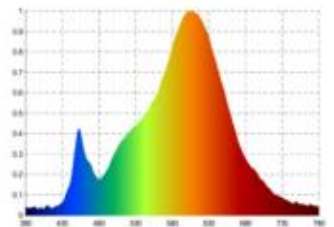

Datasheet
5938401

4,8W/m EXPERT HIGH TEMPERATURE LED-Streifen 2700K

Our 4.8W **EXPERT STRIP HIGH TEMPERATURE IP65** belongs to the special strips of the extra for use at high temperatures konzipiert. Thus, the strip also lets your sauna shine.

A narrow binning with only 3 SDCM guarantees a homogeneous light color both on the strip and with different strips of this type.

Particularly important in the object: we offer a 5-year warranty and vouch for the high-quality workmanship and durability of these strips.

Dimmable: yes

3.450 lm	luminous flux
690 lm/m	luminous flux / m
24 Watt	rated power
4.80 Watt/m	rated power / m
24 V DC	output voltage
2700 K	colour temperature
Warmweiss-E)	colour perception
Ra>80	colour rendering
<3 sdcM	colour consistency
120°	beam angle
5.000 mm	length of strip on wheel
5.000 mm	max. strip length
12 mm	width
4 mm	height
3030	LED chipset
80 LED/m	LED chips / m
125 mm	LED pitch
100 mm	smallest cuttable unit
1000 mm	length connection cable side 1
1000 mm	length connection cable side 2
60 mm	lowest bending radius
IP65	type of protection
120 °C	max. temperature at tc test point
-40° - 100°C	temperature range in operation
no	Aluminum profile necessary for cooling?
Ø 36.000 h	nominal life time
L80B10	rated life time
0.8	lumen maintenance factor at the end of the nominal life
200 mA	nominal current
24 kWh/1000h	energy consumption

Spectral power distribution
in the range 180 - 800 nm

SIGOR
5938401

A	
B	
C	
D	
E	← E
F	
G	

24
kWh/1000h

2019/2015

as of: 22.05.2024

5938401

4,8W/m EXPERT HIGH TEMPERATURE LED-Streifen 2700K