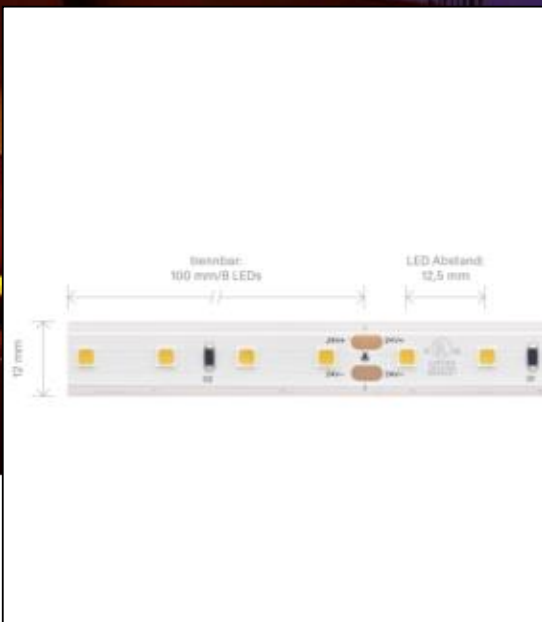

Datasheet
5938401

4,8W/m EXPERT HIGH TEMPERATURE LED-Streifen 2700K

Our 4.8W **EXPERT STRIP HIGH TEMPERATURE IP65** belongs to the special strips of the extra for use at high temperatures konzipiert. Thus, the strip also lets your sauna shine.

Dimmable: yes

3.450 lm	luminous flux
690 lm/m	luminous flux / m
24 Watt	rated power
4.80 Watt/m	rated power / m
24 V DC	output voltage
2700 K	colour temperature
Warmweiss-E)	colour perception
Ra>80	colour rendering
<3 sdcM	colour consistency
120°	beam angle
5.000 mm	length of strip on wheel
5.000 mm	max. strip length
12 mm	width
4 mm	height
3030	LED chipset
80 LED/m	LED chips / m
125 mm	LED pitch
100 mm	smallest cuttable unit
1000 mm	length connection cable side 1
1000 mm	length connection cable side 2
60 mm	lowest bending radius
IP65	type of protection
120 °C	max. temperature at tc test point
-40° - 100°C	temperature range in operation
no	Aluminum profile necessary for cooling?
Ø 36.000 h	nominal life time
L80B10	rated life time
0.8	lumen maintenance factor at the end of the nominal life
200 mA	nominal current
24 kWh/1000h	energy consumption

Spectral power distribution
in the range 180 - 800 nm

SIGOR
5938401

A	
B	
C	
D	
E	← E
F	
G	

24
kWh/1000h

2019/2015

as of: 22.05.2024

5938401

4,8W/m EXPERT HIGH TEMPERATURE LED-Streifen 2700K