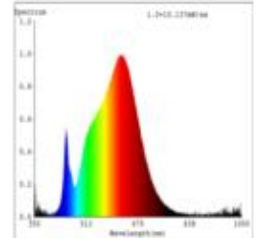

**Datasheet**  
**5938801**

**11W/m COB LED-Streifen 3000K 5m**

Our 11 W **EXPERT STRIPE** COB IP67 emits homogeneous light without any light spots at all. Therefore, it is particularly well suited for use in very flat profiles or indirect lighting with a short distance to reflective surfaces. This is made possible by the continuous phosphor coating.

Especially important in the object: we offer a 3-year warranty and vouch for the high-quality workmanship and durability of these strips.

Dimmable: yes

5.420 lm	luminous flux
1.084 lm/m	luminous flux / m
55 Watt	rated power
11 Watt/m	rated power / m
24 V DC	output voltage
3000 K	colour temperature
Warmweiss	colour perception
Ra>90	colour rendering
<5 sdcn	colour consistency
180°	beam angle
5.000 mm	length of strip on wheel
5.000 mm	max. strip length
10 mm	width
4.50 mm	height
COB	LED chipset
512 LED/m	LED chips / m
1.95 mm	LED pitch
62.50 mm	smallest cuttable unit
1000 mm	length connection cable side 1
1000 mm	length connection cable side 2
50 mm	lowest bending radius
IP67	type of protection
80 °C	max. temperature at tc test point
-40° - 85°C	temperature range in operation
yes	Aluminum profile necessary for cooling?
Ø 54.000 h	nominal life time
L80B10	rated life time
0.8	lumen maintenance factor at the end of the nominal life
458 mA	nominal current
55 kWh/1000h	energy consumption

Spectral power distribution  
in the range 180 - 800 nm

**Sigor**  
5938801

A	→
B	→
C	→
D	→
E	→
F	←
G	→

**55**  
kWh/1000h

2019/2015

as of: 05.12.2023

5938801

11W/m COB LED-Streifen 3000K 5m