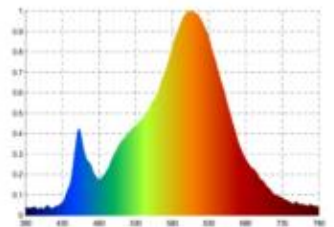

Datasheet
5939001

7,2W/m EXPERT SLIM LED-Streifen 2700K 5m

Our 7.2W EXPERT SLIM 4mm 24V belongs to our special strips. With them, you will find solutions for special applications. The very narrow strip is particularly suitable for discreet light lines. The slim version also allows lighting solutions in extremely small spaces. A narrow binning with only 5 SDCM guarantees a homogeneous light colour both on the strip and with different strips of this type. Particularly important in the contract sector: we offer a 5-year guarantee and vouch for the high-quality workmanship and durability of these strips. For easier installation and further processing, we have provided the strip with a feed and a secondary feed of 1 metre each.

Dimmable: yes

3.450 lm	luminous flux
690 lm/m	luminous flux / m
36 Watt	rated power
72 Watt/m	rated power / m
24 V DC	output voltage
2700 K	colour temperature
Warmweiss-E)	colour perception
Ra>90	colour rendering
<5 sdcM	colour consistency
120°	beam angle
5.000 mm	length of strip on wheel
5.000 mm	max. strip length
4 mm	width
15 mm	height
2216	LED chipset
112 LED/m	LED chips / m
8.90 mm	LED pitch
62.50 mm	smallest cuttable unit
1000 mm	length connection cable side 1
1000 mm	length connection cable side 2
50 mm	lowest bending radius
IP20	type of protection
60 °C	max. temperature at tc test point
-20° - 45°C	temperature range in operation
no	Aluminum profile necessary for cooling?
Ø 50.000 h	nominal life time
L70B10	rated life time
0.7	lumen maintenance factor at the end of the nominal life
300 mA	nominal current
36 kWh/1000h	energy consumption

Spectral power distribution
in the range 180 - 800 nm

SIGOR
5939001

A
B
C
D
E
F
G

36
kWh/1000h

2019/2015

as of: 28.11.2023

5939001

7,2W/m EXPERT SLIM LED-Streifen 2700K 5m