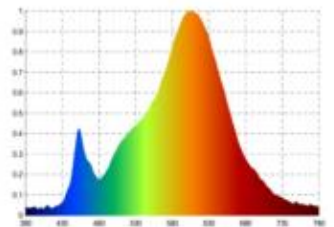

Datasheet
5939201

9W/m EXPERT SLIM LED-Streifen 2700K 5m

Our 9W **EXPERT SLIM 4mm 24V** belongs to our special strips. With them, you will find solutions for special applications. The very narrow strip is particularly suitable for discreet light lines. The slim version also allows lighting solutions in extremely small spaces. A narrow binning with only 5 SDCM guarantees a homogeneous light colour both on the strip and with different strips of this type. Particularly important in the contract sector: we offer a 5-year guarantee and vouch for the high-quality workmanship and durability of these strips. For easier installation and further processing, we have provided the strip with a feed and a secondary feed of 1 metre each.

Dimmable: yes

4.350 lm	luminous flux
870 lm/m	luminous flux / m
45 Watt	rated power
9 Watt/m	rated power / m
24 V DC	output voltage
2700 K	colour temperature
Warmweiss-E)	colour perception
Ra>90	colour rendering
5 sdcm	colour consistency
120°	beam angle
5.000 mm	length of strip on wheel
5.000 mm	max. strip length
4 mm	width
15 mm	height
2216	LED chipset
182 LED/m	LED chips / m
385 mm	LED pitch
55 mm	smallest cuttable unit
1000 mm	length connection cable side 1
1000 mm	length connection cable side 2
50 mm	lowest bending radius
IP20	type of protection
65 °C	max. temperature at tc test point
-20° - 45°C	temperature range in operation
no	Aluminum profile necessary for cooling?
Ø 50.000 h	nominal life time
L70B10	rated life time
0.7	lumen maintenance factor at the end of the nominal life
375 mA	nominal current
45 kWh/1000h	energy consumption

Spectral power distribution
in the range 180 - 800 nm

SIGOR
5939201

A	▶
B	▶
C	▶
D	▶
E	▶
F	▶
G	▶

F

45
kWh/1000h

2019/2015

as of: 15.11.2022

5939201