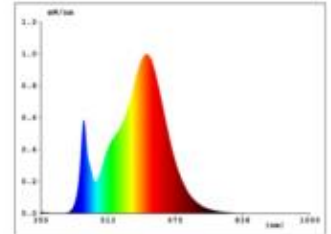

Datasheet
5939301

9W/m EXPERT SLIM LED-Streifen 3000K 5m

Our 9W **EXPERT SLIM 4mm 24V** belongs to our special strips. With them, you will find solutions for special applications. The very narrow strip is particularly suitable for discreet light lines. The slim version also allows lighting solutions in extremely small spaces. A narrow binning with only 5 SDCM guarantees a homogeneous light colour both on the strip and with different strips of this type. Particularly important in the contract sector: we offer a 5-year guarantee and vouch for the high-quality workmanship and durability of these strips. For easier installation and further processing, we have provided the strip with a feed and a secondary feed of 1 metre each.

Dimmable yes

4.350 lm	luminous flux
870 lm/m	luminous flux / m
45 Watt	rated power
9 Watt/m	rated power / m
24 V DC	output voltage
3000 K	colour temperature
Warmweiss	colour perception
Ra>90	colour rendering
5 sdcm	colour consistency
120°	beam angle
5.000 mm	length of strip on wheel
5.000 mm	max. strip length
4 mm	width
15 mm	height
2216	LED chipset
182 LED/m	LED chips / m
385 mm	LED pitch
55 mm	smallest cuttable unit
1000 mm	length connection cable side 1
1000 mm	length connection cable side 2
50 mm	lowest bending radius
IP20	type of protection
65 °C	max. temperature at tc test point
-20° - 45°C	temperature range in operation
no	Aluminum profile necessary for cooling?
Ø 50.000 h	nominal life time
L70B10	rated life time
0.7	lumen maintenance factor at the end of the nominal life
375 mA	nominal current
45 kWh/1000h	energy consumption

Spectral power distribution
in the range 180 - 800 nm

SIGOR
5939301

A	▶
B	▶
C	▶
D	▶
E	▶
F	▶
G	▶

F

45
kWh/1000h

2019/2015

as of: 15.11.2022

5939301