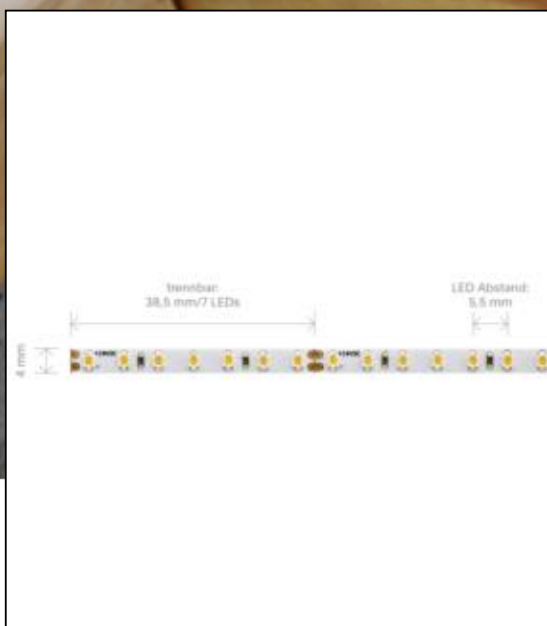

Datasheet
5939301

9W/m EXPERT SLIM LED-Streifen 3000K 5m

Our 9W **EXPERT SLIM 4mm 24V** belongs to our special strips. With them, you will find solutions for special applications. The very narrow strip is particularly suitable for discreet light lines. The slim version also allows lighting solutions in extremely small spaces. A narrow binning with only 5 SDCM guarantees a homogeneous light colour both on the strip and with different strips of this type. Particularly important in the contract sector: we offer a 5-year guarantee and vouch for the high-quality workmanship and durability of these strips. For easier installation and further processing, we have provided the strip with a feed and a secondary feed of 1 metre each.

Dimmable yes

4.350 lm	luminous flux
870 lm/m	luminous flux / m
45 Watt	rated power
9 Watt/m	rated power / m
24 V DC	output voltage
3000 K	colour temperature
Warmweiss	colour perception
Ra>90	colour rendering
5 sdcm	colour consistency
120°	beam angle
5.000 mm	length of strip on wheel
5.000 mm	max. strip length
4 mm	width
15 mm	height
2216	LED chipset
182 LED/m	LED chips / m
385 mm	LED pitch
55 mm	smallest cuttable unit
1000 mm	length connection cable side 1
1000 mm	length connection cable side 2
50 mm	lowest bending radius
IP20	type of protection
65 °C	max. temperature at tc test point
-20° - 45°C	temperature range in operation
no	Aluminum profile necessary for cooling?
Ø 50.000 h	nominal life time
L70B10	rated life time
0.7	lumen maintenance factor at the end of the nominal life
375 mA	nominal current
45 kWh/1000h	energy consumption

Spectral power distribution
in the range 180 - 800 nm

SIGOR
5939301

A	▶
B	▶
C	▶
D	▶
E	▶
F	▶
G	▶

F

45
kWh/1000h

2019/2015

as of: 15.11.2022

5939301

9W/m EXPERT SLIM LED-Streifen 3000K 5m

Manual:

https://shop.sigor.de/media/pdf/5939301_manual.pdf

as of: 15.11.2022

Page: 2