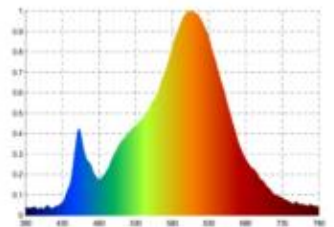

Datasheet
5939401

12W/m EXPERT SLIM LED-Streifen 2700K 5m

Our 12W **EXPERT SLIM 4mm 24V** belongs to our special strips. With them, you will find solutions for special applications. The very narrow strip is particularly suitable for discreet light lines. The slim version also allows lighting solutions in extremely small spaces. Narrow binning with only 5 SDCM guarantees a homogeneous light colour both on the strip and with different strips of this type. For easier installation and further processing, we have provided the strip with a feed and a secondary feed of 1 metre each.

Dimmable: yes

5.750 lm	luminous flux
1.150 lm/m	luminous flux / m
60 Watt	rated power
12 Watt/m	rated power / m
24 V DC	output voltage
2700 K	colour temperature
Warmweiss-E)	colour perception
Ra>90	colour rendering
<5 sdcms	colour consistency
120°	beam angle
5.000 mm	length of strip on wheel
5.000 mm	max. strip length
4 mm	width
15 mm	height
2216	LED chipset
266 LED/m	LED chips / m
263 mm	LED pitch
38 mm	smallest cuttable unit
1000 mm	length connection cable side 1
1000 mm	length connection cable side 2
50 mm	lowest bending radius
IP20	type of protection
70 °C	max. temperature at tc test point
-20° - 45°C	temperature range in operation
no	Aluminum profile necessary for cooling?
Ø 50.000 h	nominal life time
L70B10	rated life time
0.7	lumen maintenance factor at the end of the nominal life
500 mA	nominal current
60 kWh/1000h	energy consumption

Spectral power distribution
in the range 180 - 800 nm

SIGOR
5939401

A	→
B	→
C	→
D	→
E	→
F	←
G	→

60
kWh/1000h

2019/2015

as of: 28.11.2023

5939401

12W/m EXPERT SLIM LED-Streifen 2700K 5m