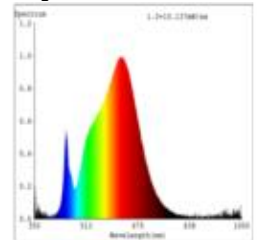

Datasheet
5939501

12W/m EXPERT SLIM LED-Streifen 3000K 5m

Our 12W **EXPERT SLIM 4mm 24V** belongs to our special strips. With them, you will find solutions for special applications. The very narrow strip is particularly suitable for discreet light lines. The slim version also allows lighting solutions in extremely small spaces. Narrow binning with only 5 SDCM guarantees a homogeneous light colour both on the strip and with different strips of this type. For easier installation and further processing, we have provided the strip with a feed and a secondary feed of 1 metre each.

Dimmable: yes

5.750 lm	luminous flux
1.150 lm/m	luminous flux / m
60 Watt	rated power
12 Watt/m	rated power / m
24 V DC	output voltage
3000 K	colour temperature
Warmweiss	colour perception
Ra>90	colour rendering
5 sdcm	colour consistency
120°	beam angle
5.000 mm	length of strip on wheel
5.000 mm	max. strip length
4 mm	width
15 mm	height
2216	LED chipset
266 LED/m	LED chips / m
263 mm	LED pitch
38 mm	smallest cuttable unit
1000 mm	length connection cable side 1
1000 mm	length connection cable side 2
50 mm	lowest bending radius
IP20	type of protection
70 °C	max. temperature at tc test point
-20° - 45°C	temperature range in operation
no	Aluminum profile necessary for cooling?
Ø 50.000 h	nominal life time
L70B10	rated life time
0.7	lumen maintenance factor at the end of the nominal life
500 mA	nominal current
60 kWh/1000h	energy consumption

Spectral power distribution
in the range 180 - 800 nm

SIGOR
5939501

A
B
C
D
E
F
G

F

60
kWh/1000h

2019/2015

as of: 15.11.2022

5939501