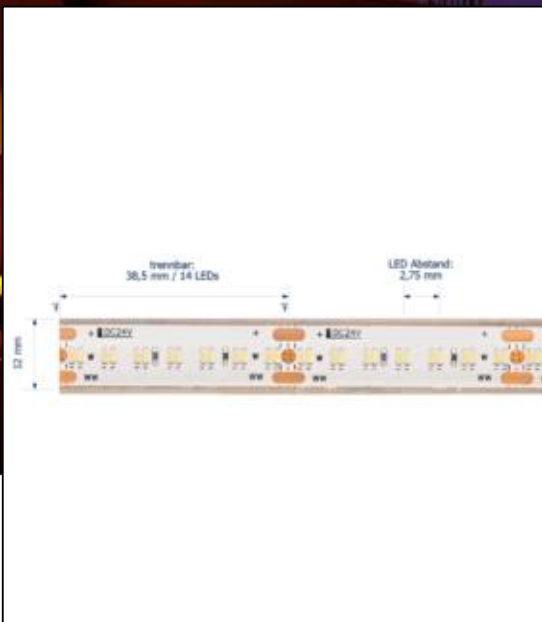

Datasheet
5939601

20W/m TUNABLE WHITE LED-Streifen 2700-5000K 5m

Our 20W **TUNABLE WHITE 24V IP67** strip converts light and color moods in the object. Zu verschiedenen Zeitpunkten setzen Sie mit dem Band verschiedene Lichtfarben in Szene. The light color can be shifted from 2,700K to 5,000K. As suitable controls you fall back on a large selection, whether DALI, WIFI, ZIGBEE, BLUETOOTH or radio. Of course you get first-class quality, we assure you with 5 years warranty.

Dimmable: yes

10.100 lm	luminous flux
2.020 lm/m	luminous flux / m
100 Watt	rated power
20 Watt/m	rated power / m
24 V DC	output voltage
2700-5000 K	colour temperature
Tunable White	colour perception
Ra>95	colour rendering
3 sdc	colour consistency
160°	beam angle
5.000 mm	length of strip on wheel
5.000 mm	max. strip length
12 mm	width
4 mm	height
1808	LED chipset
364 LED/m	LED chips / m
2.75 mm	LED pitch
38.50 mm	smallest cuttable unit
1000 mm	length connection cable side 1
1000 mm	length connection cable side 2
50 mm	lowest bending radius
IP67	type of protection
60 °C	max. temperature at tc test point
-25° - 45°C	temperature range in operation
yes	Aluminum profile necessary for cooling?
Ø 36.000 h	nominal life time
L70B50	rated life time
0.7	lumen maintenance factor at the end of the nominal life
60 mA	nominal current
100 kWh/1000	energy consumption

100
kWh/1000h

2019/2015

as of: 17.11.2022

5939601

20W/m TUNABLE WHITE LED-Streifen 2700-5000K 5m

Manual:

https://shop.sigor.de/media/pdf/5939601_manual.pdf

as of: 17.11.2022