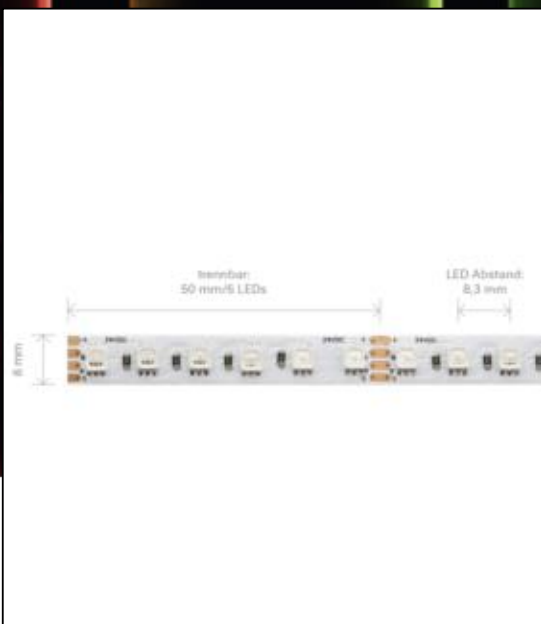

**Datasheet**  
**5954601**

**14,4W/m LED-Streifen RGB 5m**

Our 14.4W **RGB 24V** strip converts light and color moods in the object. At different times, you set the scene with the strip different light colors. The light color can be shifted in the RGB Spectrum. Especially important in the object: we offer 5 years warranty and vouch for the high quality workmanship and durability of these strips. So that we can guarantee this, our strip must be installed in an aluminum profile. For easier installation and further processing, we have given the strip a feed and a secondary feed of 1 meter each.

Dimmable: yes

2.850 lm	luminous flux
570 lm/m	luminous flux / m
72 Watt	rated power
14.40 Watt/m	rated power / m
24 V DC	output voltage
K	colour temperature
RGB	colour perception
Ra>	colour rendering
sdcm	colour consistency
120°	beam angle
5.000 mm	length of strip on wheel
5.000 mm	max. strip length
8 mm	width
1.80 mm	height
3535	LED chipset
120 LED/m	LED chips / m
8.30 mm	LED pitch
50 mm	smallest cuttable unit
1000 mm	length connection cable side 1
1000 mm	length connection cable side 2
50 mm	lowest bending radius
IP20	type of protection
75 °C	max. temperature at tc test point
-20° - 45°C	temperature range in operation
yes	Aluminum profile necessary for cooling?
Ø 50.000 h	nominal life time
L70B10	rated life time
0.7	lumen maintenance factor at the end of the nominal life
600 mA	nominal current
72 kWh/1000h	energy consumption

as of: 16.11.2022

5954601

14,4W/m LED-Streifen RGB 5m

**Manual:**

[https://shop.sigor.de/media/pdf/5954601\\_manual.pdf](https://shop.sigor.de/media/pdf/5954601_manual.pdf)

as of: 16.11.2022

Page: 2