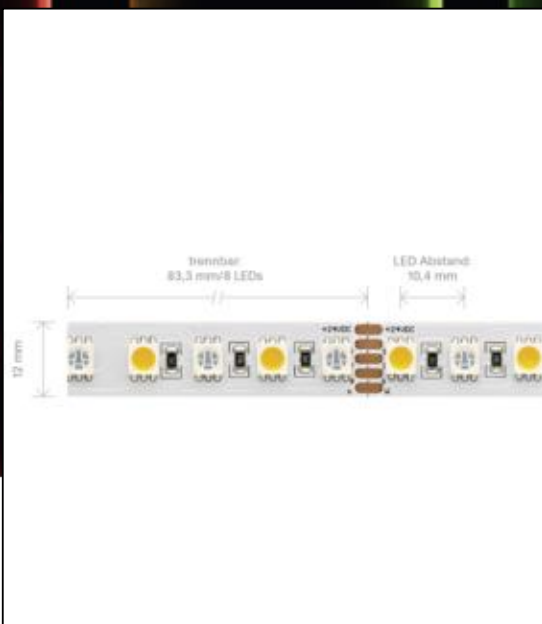

**Datasheet**  
**5955001**

**22W/m LED-Streifen RGB/2700K 5m**

Our 22 W **RGB+W 24V** strip converts light and color moods in the object. At different times, you set the scene with the strip different light colors. The light color can be shifted in the RGB Spectrum. With the additionally installed warm white chip you illuminate your object in a brilliant white. Especially important in the object: we offer a 3-year warranty and vouch for the high quality workmanship and durability of these strips. In order to guarantee this, our strip must be installed in an aluminum profile. For easier installation and further processing, we have given the strip a feed and a secondary feed of 1 meter each.

Dimmable: yes

4.230 lm	luminous flux
846 lm/m	luminous flux / m
110 Watt	rated power
22 Watt/m	rated power / m
24 V DC	output voltage
RGB/2700 K	colour temperature
RGB/W	colour perception
Ra>90	colour rendering
<3 sdcms	colour consistency
120°	beam angle
5.000 mm	length of strip on wheel
5.000 mm	max. strip length
12 mm	width
2 mm	height
2216	LED chipset
96 LED/m	LED chips / m
10.41 mm	LED pitch
83.33 mm	smallest cuttable unit
1000 mm	length connection cable side 1
1000 mm	length connection cable side 2
25 mm	lowest bending radius
IP20	type of protection
80 °C	max. temperature at tc test point
-20° - 85°C	temperature range in operation
yes	Aluminum profile necessary for cooling?
Ø 30.000 h	nominal life time
L70B10	rated life time
0.7	lumen maintenance factor at the end of the nominal life
917 mA	nominal current
110 kWh/1000	energy consumption

Spectral power distribution  
in the range 180 - 800 nm

**SIGOR**  
5955001

A
B
C
D
E
F
G

**G**

**110**  
kWh/1000h

2019/2015

as of: 05.12.2023

5955001

22W/m LED-Streifen RGB/2700K 5m

**Manual:**

[https://shop.sigor.de/media/pdf/5955001\\_manual.pdf](https://shop.sigor.de/media/pdf/5955001_manual.pdf)

as of: 05.12.2023

Page: 2