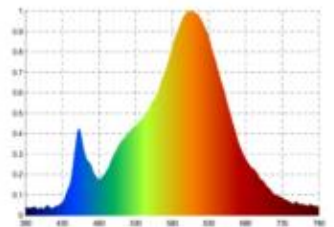

**Datasheet**  
**5955001**

**22W/m LED-Streifen RGB/2700K 5m**

Our 22 W **RGB+W 24V** strip converts light and color moods in the object. At different times, you set the scene with the strip different light colors. The light color can be shifted in the RGB Spectrum. With the additionally installed warm white chip you illuminate your object in a brilliant white. Especially important in the object: we offer a 3-year warranty and vouch for the high quality workmanship and durability of these strips. In order to guarantee this, our strip must be installed in an aluminum profile. For easier installation and further processing, we have given the strip a feed and a secondary feed of 1 meter each.

Dimmable: yes

4.230 lm	luminous flux
846 lm/m	luminous flux / m
110 Watt	rated power
22 Watt/m	rated power / m
24 V DC	output voltage
RGB/2700 K	colour temperature
RGB/W	colour perception
Ra>90	colour rendering
<3 sdcms	colour consistency
120°	beam angle
5.000 mm	length of strip on wheel
5.000 mm	max. strip length
12 mm	width
2 mm	height
2216	LED chipset
96 LED/m	LED chips / m
10.41 mm	LED pitch
83.33 mm	smallest cuttable unit
1000 mm	length connection cable side 1
1000 mm	length connection cable side 2
25 mm	lowest bending radius
IP20	type of protection
80 °C	max. temperature at tc test point
-20° - 85°C	temperature range in operation
yes	Aluminum profile necessary for cooling?
Ø 30.000 h	nominal life time
L70B10	rated life time
0.7	lumen maintenance factor at the end of the nominal life
917 mA	nominal current
110 kWh/1000	energy consumption

Spectral power distribution  
in the range 180 - 800 nm

**SIGOR**  
5955001

A
B
C
D
E
F
G

**G**

**110**  
kWh/1000h

2019/2015

as of: 05.12.2023

5955001