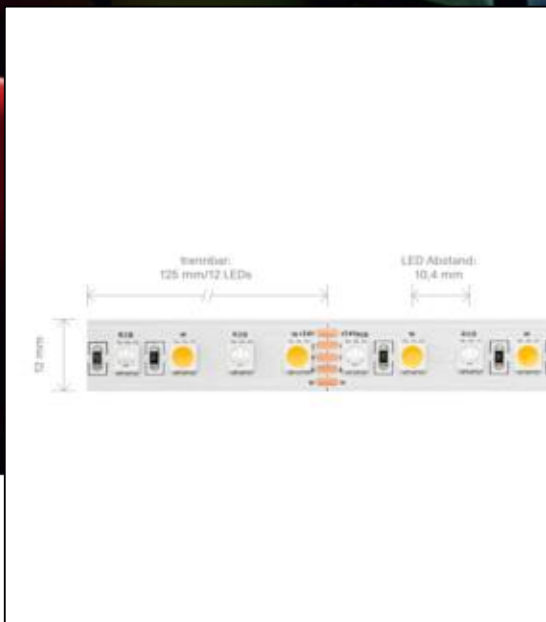

**Datasheet**  
**5955801**

**19,2W/m LED-Streifen RGB/2700K 5m**

Our 19.2W RGB+W 24V strip implements light and color moods in the object. At different times, you set the scene with the strip different light colors. The light color can be shifted in the RGB Spectrum. With the additionally installed white chip you illuminate your object in a brilliant white.

Dimmable: yes

4.800 lm	luminous flux
960 lm/m	luminous flux / m
96 Watt	rated power
192 Watt/m	rated power / m
24 V DC	output voltage
RGB/2700 K	colour temperature
RGB/W	colour perception
Ra>90	colour rendering
5 sdcm	colour consistency
120°	beam angle
5.000 mm	length of strip on wheel
5.000 mm	max. strip length
12 mm	width
16 mm	height
5050	LED chipset
96 LED/m	LED chips / m
104 mm	LED pitch
125 mm	smallest cuttable unit
1000 mm	length connection cable side 1
1000 mm	length connection cable side 2
50 mm	lowest bending radius
IP20	type of protection
65 °C	max. temperature at tc test point
-20° - 60°C	temperature range in operation
yes	Aluminum profile necessary for cooling?
Ø 54.000 h	nominal life time
L80B10	rated life time
0.8	lumen maintenance factor at the end of the nominal life
408 mA	nominal current
110 kWh/1000	energy consumption

Spectral power distribution  
in the range 180 - 800 nm

**Sigor**  
5955801

A
B
C
D
E
F
G

**96**  
kWh/1000h

2019/2015

as of: 07.09.2023

5955801

19,2W/m LED-Streifen RGB/2700K 5m