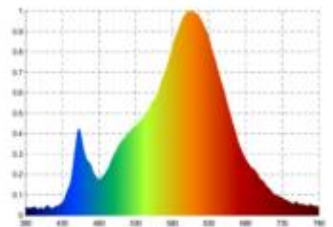

**Datasheet**  
**5955801**

**19,2W/m LED-Streifen RGB/2700K 5m**

Our 19.2W RGB+W 24V strip implements light and color moods in the object. At different times, you set the scene with the strip different light colors. The light color can be shifted in the RGB Spectrum. With the additionally installed white chip you illuminate your object in a brilliant white.

Dimmable: yes

4.800 lm	luminous flux
960 lm/m	luminous flux / m
96 Watt	rated power
192 Watt/m	rated power / m
24 V DC	output voltage
RGB/2700 K	colour temperature
RGB/W	colour perception
Ra>90	colour rendering
5 sdcm	colour consistency
120°	beam angle
5.000 mm	length of strip on wheel
5.000 mm	max. strip length
12 mm	width
16 mm	height
5050	LED chipset
96 LED/m	LED chips / m
104 mm	LED pitch
125 mm	smallest cuttable unit
1000 mm	length connection cable side 1
1000 mm	length connection cable side 2
50 mm	lowest bending radius
IP20	type of protection
65 °C	max. temperature at tc test point
-20° - 60°C	temperature range in operation
yes	Aluminum profile necessary for cooling?
Ø 54.000 h	nominal life time
L80B10	rated life time
0.8	lumen maintenance factor at the end of the nominal life
408 mA	nominal current
110 kWh/1000	energy consumption

Spectral power distribution  
in the range 180 - 800 nm

**Sigor**  
5955801

A
B
C
D
E
F
G

**96**  
kWh/1000h

2019/2015

as of: 07.09.2023

5955801

19,2W/m LED-Streifen RGB/2700K 5m