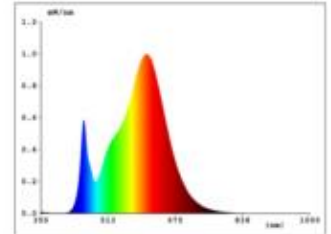

Datasheet
5957801

22W/m Tunable White LED-Streifen 2700K-6500K 5m

Our 22W **TUNABLE WHITE 24V** strip converts light and color moods in the object. At different times, you set the scene with the strip different light colors. The light color can be shifted from 2,700K to 6,500K.

A tight binning with only 5 SDCM guarantees a homogeneous light color both on the strip and with different strips of this type.

Dimmable yes

9.725 lm	luminous flux
1.945 lm/m	luminous flux / m
110 Watt	rated power
22 Watt/m	rated power / m
24 V DC	output voltage
2700-6500 K	colour temperature
Tunable White	colour perception
Ra>90	colour rendering
6 sdcm	colour consistency
120°	beam angle
5.000 mm	length of strip on wheel
5.000 mm	max. strip length
10 mm	width
9 mm	height
2216	LED chipset
120 LED/m	LED chips / m
833 mm	LED pitch
833 mm	smallest cuttable unit
1000 mm	length connection cable side 1
1000 mm	length connection cable side 2
50 mm	lowest bending radius
IP20	type of protection
60 °C	max. temperature at tc test point
-20° - 65°C	temperature range in operation
yes	Aluminum profile necessary for cooling?
Ø 54.000 h	nominal life time
L80B10	rated life time
0,8	lumen maintenance factor at the end of the nominal life
903 mA	nominal current
22 kWh/1000h	energy consumption

Spectral power distribution
in the range 180 - 800 nm

Sigor
5957801

A
B
C
D
E
F
G

F

110
kWh/1000h

2019/2015

as of: 13.07.2023