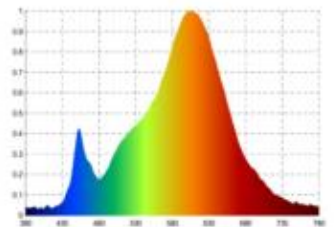

Datasheet
5957901

15W/m Tunable White LED-Streifen 5000-2700K 5m

Our 15W **TUNABLE WHITE 24V** strip converts light and color moods in the object. At different times, you set the scene with the strip different light colors. The light color can be shifted from 2,700K to 5,000K.

A tight binning with only 5 SDCM guarantees a homogeneous light color both on the strip and with different strips of this type.

Dimmable: yes

8.085 lm	luminous flux
1.617 lm/m	luminous flux / m
75 Watt	rated power
15 Watt/m	rated power / m
24 V DC	output voltage
5000-2700 K	colour temperature
Tunable White	colour perception
Ra>90	colour rendering
<5 sdcn	colour consistency
120°	beam angle
5.000 mm	length of strip on wheel
5.000 mm	max. strip length
12 mm	width
4.80 mm	height
2216	LED chipset
288 LED/m	LED chips / m
3.50 mm	LED pitch
55.60 mm	smallest cuttable unit
1000 mm	length connection cable side 1
1000 mm	length connection cable side 2
50 mm	lowest bending radius
IP67	type of protection
80 °C	max. temperature at tc test point
-40° - 50°C	temperature range in operation
yes	Aluminum profile necessary for cooling?
Ø 30.000 h	nominal life time
L80B10	rated life time
0.8	lumen maintenance factor at the end of the nominal life
625 mA	nominal current
100 kWh/1000	energy consumption

Spectral power distribution
in the range 180 - 800 nm

Sigor
5957901

A
B
C
D
E
F
G

F

75
kWh/1000h

2019/2015

as of: 05.12.2023

5957901

15W/m Tunable White LED-Streifen 5000-2700K 5m

Manual:

https://shop.sigor.de/media/pdf/5957901_manual.pdf

as of: 05.12.2023

Page: 2