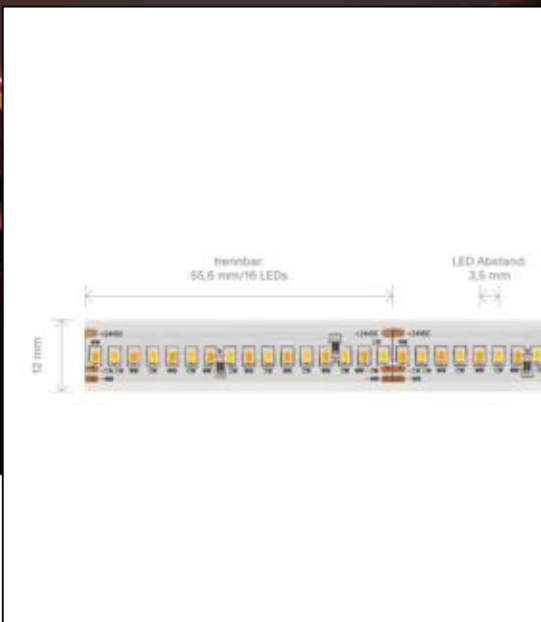

Datasheet
5957901

15W/m Tunable White LED-Streifen 5000-2700K 5m

Our 15W **TUNABLE WHITE 24V** strip converts light and color moods in the object. At different times, you set the scene with the strip different light colors. The light color can be shifted from 2,700K to 5,000K.

A tight binning with only 5 SDCM guarantees a homogeneous light color both on the strip and with different strips of this type.

Dimmable: yes

8.085 lm	luminous flux
1.617 lm/m	luminous flux / m
75 Watt	rated power
15 Watt/m	rated power / m
24 V DC	output voltage
5000-2700 K	colour temperature
Tunable White	colour perception
Ra>90	colour rendering
<5 sdcn	colour consistency
120°	beam angle
5.000 mm	length of strip on wheel
5.000 mm	max. strip length
12 mm	width
4.80 mm	height
2216	LED chipset
288 LED/m	LED chips / m
3.50 mm	LED pitch
55.60 mm	smallest cuttable unit
1000 mm	length connection cable side 1
1000 mm	length connection cable side 2
50 mm	lowest bending radius
IP67	type of protection
80 °C	max. temperature at tc test point
-40° - 50°C	temperature range in operation
yes	Aluminum profile necessary for cooling?
Ø 30.000 h	nominal life time
L80B10	rated life time
0.8	lumen maintenance factor at the end of the nominal life
625 mA	nominal current
100 kWh/1000	energy consumption

Spectral power distribution
in the range 180 - 800 nm

Sigor
5957901

A
B
C
D
E
F
G

F

75
kWh/1000h

2019/2015

as of: 05.12.2023

5957901

15W/m Tunable White LED-Streifen 5000-2700K 5m

Manual:

https://shop.sigor.de/media/pdf/5957901_manual.pdf

as of: 05.12.2023

Page: 2