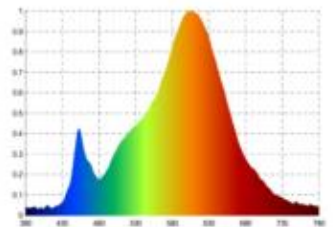

Datasheet
5958101

3,6W/m PRO LED-Streifen 2700K 5m

Our 3.6 W **PRO STRIP IP68** belongs to the most frequently used strip group in the upscale lighting object. Here you have access to a wide range of luminous intensities and light colors from 2.700 K to 3.000 K. A narrow binning with only 5 SDCM guarantees a homogeneous light color both on the strip and with different strips of this type. Especially important in the object: we offer 3 years warranty and vouch for the high quality workmanship and durability of these strips. For easier installation and further processing, we have given the strip a feed and a secondary feed of 1 meter each.

Dimmable: yes

2.485 lm	luminous flux
497 lm/m	luminous flux / m
18 Watt	rated power
3.60 Watt/m	rated power / m
24 V DC	output voltage
2700 K	colour temperature
Warmweiss-E)	colour perception
Ra>90	colour rendering
<5 sdcM	colour consistency
120°	beam angle
5.000 mm	length of strip on wheel
7.000 mm	max. strip length
10 mm	width
5 mm	height
2835	LED chipset
64 LED/m	LED chips / m
15.62 mm	LED pitch
125 mm	smallest cuttable unit
1000 mm	length connection cable side 1
1000 mm	length connection cable side 2
50 mm	lowest bending radius
IP68	type of protection
80 °C	max. temperature at tc test point
-40° - 80°C	temperature range in operation
no	Aluminum profile necessary for cooling?
Ø 30.000 h	nominal life time
L70B10	rated life time
0.7	lumen maintenance factor at the end of the nominal life
150 mA	nominal current
18 kWh/1000h	energy consumption

Spectral power distribution
in the range 180 - 800 nm

SIGOR
5958101

A	▶
B	▶
C	▶
D	▶
E	▶
F	▶
G	▶

18
kWh/1000h

2019/2015

as of: 05.12.2023

5958101

3,6W/m PRO LED-Streifen 2700K 5m