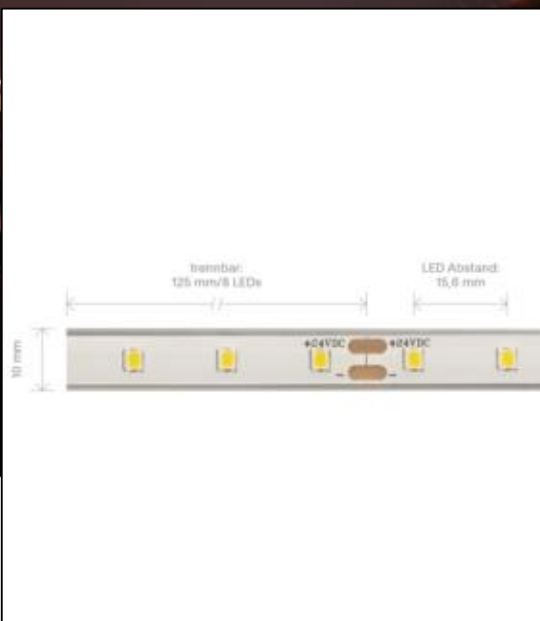

Datasheet
5958101

3,6W/m PRO LED-Streifen 2700K 5m

Our 3.6 W **PRO STRIP IP68** belongs to the most frequently used strip group in the upscale lighting object. Here you have access to a wide range of luminous intensities and light colors from 2.700 K to 3.000 K. A narrow binning with only 5 SDCM guarantees a homogeneous light color both on the strip and with different strips of this type. Especially important in the object: we offer 3 years warranty and vouch for the high quality workmanship and durability of these strips. For easier installation and further processing, we have given the strip a feed and a secondary feed of 1 meter each.

Dimmable: yes

2.485 lm	luminous flux
497 lm/m	luminous flux / m
18 Watt	rated power
3.60 Watt/m	rated power / m
24 V DC	output voltage
2700 K	colour temperature
Warmweiss-E)	colour perception
Ra>90	colour rendering
<5 sdcM	colour consistency
120°	beam angle
5.000 mm	length of strip on wheel
7.000 mm	max. strip length
10 mm	width
5 mm	height
2835	LED chipset
64 LED/m	LED chips / m
15.62 mm	LED pitch
125 mm	smallest cuttable unit
1000 mm	length connection cable side 1
1000 mm	length connection cable side 2
50 mm	lowest bending radius
IP68	type of protection
80 °C	max. temperature at tc test point
-40° - 80°C	temperature range in operation
no	Aluminum profile necessary for cooling?
Ø 30.000 h	nominal life time
L70B10	rated life time
0.7	lumen maintenance factor at the end of the nominal life
150 mA	nominal current
18 kWh/1000h	energy consumption

Spectral power distribution
in the range 180 - 800 nm

SIGOR
5958101

A	▶
B	▶
C	▶
D	▶
E	▶
F	▶
G	▶

18
kWh/1000h

2019/2015

as of: 05.12.2023

5958101

3,6W/m PRO LED-Streifen 2700K 5m