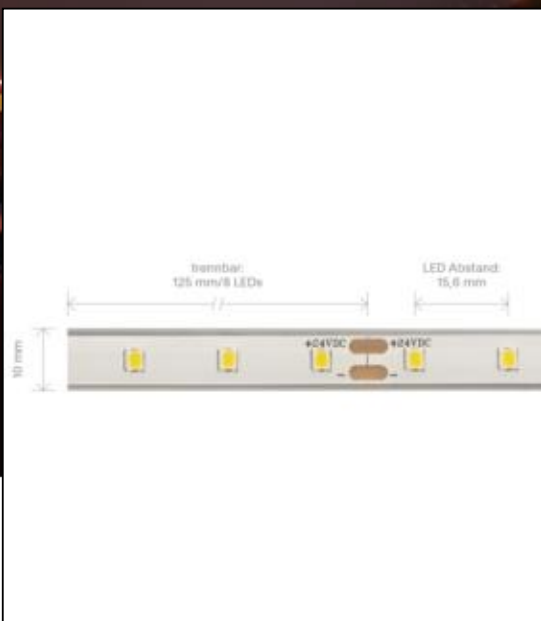

**Datasheet**  
**5958201**

**3,6W/m PRO LED-Streifen 3000K 5m**

Our 3.6 W **PRO STRIP IP68** belongs to the most frequently used strip group in the upscale lighting object. Here you have access to a wide range of luminous intensities and light colors from 2.700 K to 3.000 K.

Dimmable: yes

2.610 lm	luminous flux
522 lm/m	luminous flux / m
18 Watt	rated power
3.60 Watt/m	rated power / m
24 V DC	output voltage
3000 K	colour temperature
Warmweiss	colour perception
Ra>90	colour rendering
<5 sdcn	colour consistency
120°	beam angle
5.000 mm	length of strip on wheel
7.000 mm	max. strip length
10 mm	width
5 mm	height
2835	LED chipset
64 LED/m	LED chips / m
15.62 mm	LED pitch
125 mm	smallest cuttable unit
1000 mm	length connection cable side 1
1000 mm	length connection cable side 2
50 mm	lowest bending radius
IP68	type of protection
80 °C	max. temperature at tc test point
-40° - 80°C	temperature range in operation
no	Aluminum profile necessary for cooling?
Ø 30.000 h	nominal life time
L70B10	rated life time
0.7	lumen maintenance factor at the end of the nominal life
150 mA	nominal current
18 kWh/1000h	energy consumption

Spectral power distribution  
in the range 180 - 800 nm

**SIGOR**  
5958201

A	
B	
C	
D	
E	← E
F	
G	

**18**  
kWh/1000h

2019/2015

as of: 05.12.2023

5958201

3,6W/m PRO LED-Streifen 3000K 5m