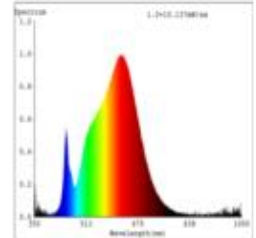

**Datasheet**  
**5958201**

**3,6W/m PRO LED-Streifen 3000K 5m**

Our 3.6 W **PRO STRIP IP68** belongs to the most frequently used strip group in the upscale lighting object. Here you have access to a wide range of luminous intensities and light colors from 2.700 K to 3.000 K.

Dimmable: yes

2.610 lm	luminous flux
522 lm/m	luminous flux / m
18 Watt	rated power
3.60 Watt/m	rated power / m
24 V DC	output voltage
3000 K	colour temperature
Warmweiss	colour perception
Ra>90	colour rendering
<5 sdcn	colour consistency
120°	beam angle
5.000 mm	length of strip on wheel
7.000 mm	max. strip length
10 mm	width
5 mm	height
2835	LED chipset
64 LED/m	LED chips / m
15.62 mm	LED pitch
125 mm	smallest cuttable unit
1000 mm	length connection cable side 1
1000 mm	length connection cable side 2
50 mm	lowest bending radius
IP68	type of protection
80 °C	max. temperature at tc test point
-40° - 80°C	temperature range in operation
no	Aluminum profile necessary for cooling?
Ø 30.000 h	nominal life time
L70B10	rated life time
0.7	lumen maintenance factor at the end of the nominal life
150 mA	nominal current
18 kWh/1000h	energy consumption

Spectral power distribution  
in the range 180 - 800 nm

**SIGOR**  
5958201

A	
B	
C	
D	
E	← E
F	
G	

**18**  
kWh/1000h

2019/2015

as of: 05.12.2023

5958201

3,6W/m PRO LED-Streifen 3000K 5m