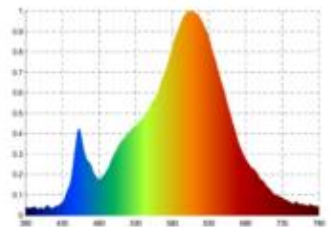

Datasheet
5958301

4,8W/m PRO LED-Streifen 2700K 5m

Our 4.8 W **PRO STRIP IP68** belongs to the most frequently used strip group in the upscale lighting object. Here you have access to a wide range of luminous intensities and light colors from 2.700 K to 3.000 K. A narrow binning with only 5 SDCM guarantees a homogeneous light color both on the strip and with different strips of this type. Particularly important in the object: we offer a 3-year warranty and vouch for the high-quality workmanship and durability of these strips. For easier installation and further processing, we have donated to the strip a feed and a secondary feed of 1 meter each.

Dimmable: yes

3.240 lm	luminous flux
648 lm/m	luminous flux / m
24 Watt	rated power
4.80 Watt/m	rated power / m
24 V DC	output voltage
2700 K	colour temperature
Warmweiss-E)	colour perception
Ra>90	colour rendering
<5 sdcM	colour consistency
120°	beam angle
5.000 mm	length of strip on wheel
6.000 mm	max. strip length
10 mm	width
5 mm	height
2835	LED chipset
64 LED/m	LED chips / m
15.62 mm	LED pitch
125 mm	smallest cuttable unit
1000 mm	length connection cable side 1
1000 mm	length connection cable side 2
50 mm	lowest bending radius
IP68	type of protection
80 °C	max. temperature at tc test point
-40° - 80°C	temperature range in operation
no	Aluminum profile necessary for cooling?
Ø 30.000 h	nominal life time
L70B10	rated life time
0.7	lumen maintenance factor at the end of the nominal life
200 mA	nominal current
24 kWh/1000h	energy consumption

Spectral power distribution
in the range 180 - 800 nm

SIGOR
5958301

A	▶
B	▶
C	▶
D	▶
E	▶
F	▶
G	▶

24
kWh/1000h

2019/2015

as of: 05.12.2023

5958301

4,8W/m PRO LED-Streifen 2700K 5m