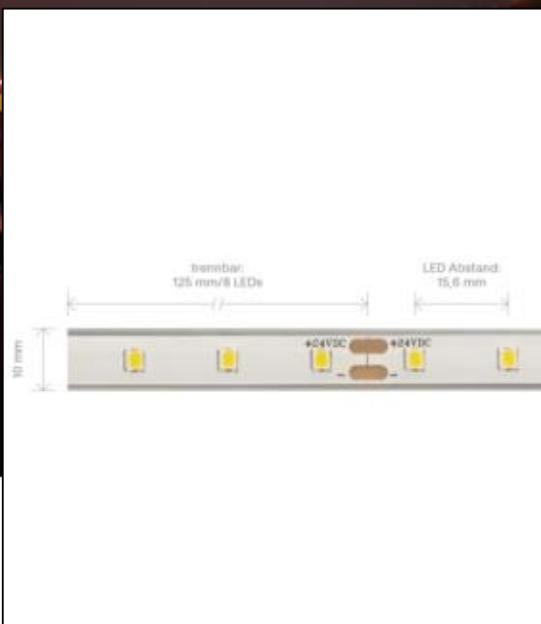

Datasheet
5958301

4,8W/m PRO LED-Streifen 2700K 5m

Our 4.8 W **PRO STRIP IP68** belongs to the most frequently used strip group in the upscale lighting object. Here you have access to a wide range of luminous intensities and light colors from 2.700 K to 3.000 K. A narrow binning with only 5 SDCM guarantees a homogeneous light color both on the strip and with different strips of this type. Particularly important in the object: we offer a 3-year warranty and vouch for the high-quality workmanship and durability of these strips. For easier installation and further processing, we have donated to the strip a feed and a secondary feed of 1 meter each.

Dimmable: yes

3.240 lm	luminous flux
648 lm/m	luminous flux / m
24 Watt	rated power
4.80 Watt/m	rated power / m
24 V DC	output voltage
2700 K	colour temperature
Warmweiss-E)	colour perception
Ra>90	colour rendering
<5 sdcM	colour consistency
120°	beam angle
5.000 mm	length of strip on wheel
6.000 mm	max. strip length
10 mm	width
5 mm	height
2835	LED chipset
64 LED/m	LED chips / m
15.62 mm	LED pitch
125 mm	smallest cuttable unit
1000 mm	length connection cable side 1
1000 mm	length connection cable side 2
50 mm	lowest bending radius
IP68	type of protection
80 °C	max. temperature at tc test point
-40° - 80°C	temperature range in operation
no	Aluminum profile necessary for cooling?
Ø 30.000 h	nominal life time
L70B10	rated life time
0.7	lumen maintenance factor at the end of the nominal life
200 mA	nominal current
24 kWh/1000h	energy consumption

Spectral power distribution
in the range 180 - 800 nm

SIGOR
5958301

A	▶
B	▶
C	▶
D	▶
E	▶
F	▶
G	▶

24
kWh/1000h

2019/2015

as of: 05.12.2023

5958301

4,8W/m PRO LED-Streifen 2700K 5m