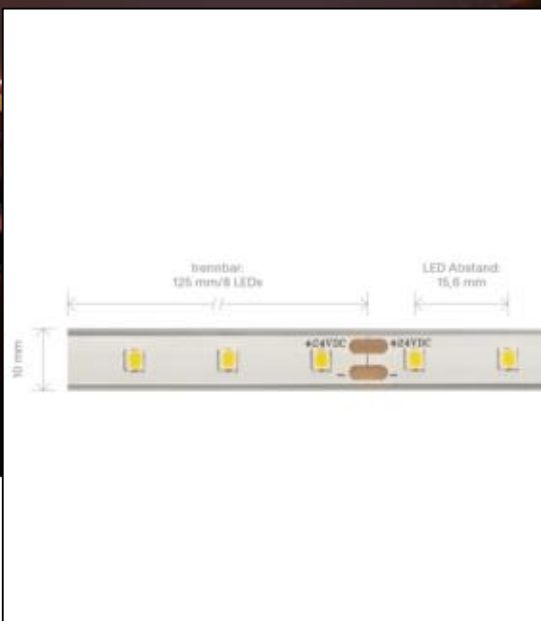

Datasheet
5958401

4,8W/m PRO LED-Streifen 3000K 5m

Our 4.8 W **PRO STRIP IP68** belongs to the most frequently used strip group in the upscale lighting object. Here you have access to a wide range of luminous intensities and light colors from 2.700 K to 3.000 K. A narrow binning with only 5 SDCM guarantees a homogeneous light color both on the strip and with different strips of this type. Particularly important in the object: we offer a 3-year warranty and vouch for the high-quality workmanship and durability of these strips. For easier installation and further processing, we have donated to the strip a feed and a secondary feed of 1 meter each.

Dimmable: yes

3.360 lm	luminous flux
672 lm/m	luminous flux / m
24 Watt	rated power
4.80 Watt/m	rated power / m
24 V DC	output voltage
3000 K	colour temperature
Warmweiss	colour perception
Ra>90	colour rendering
<5 sdcM	colour consistency
120°	beam angle
5.000 mm	length of strip on wheel
6.000 mm	max. strip length
10 mm	width
5 mm	height
2835	LED chipset
64 LED/m	LED chips / m
15.62 mm	LED pitch
125 mm	smallest cuttable unit
1000 mm	length connection cable side 1
1000 mm	length connection cable side 2
50 mm	lowest bending radius
IP68	type of protection
80 °C	max. temperature at tc test point
-40° - 80°C	temperature range in operation
no	Aluminum profile necessary for cooling?
Ø 30.000 h	nominal life time
L70B10	rated life time
0.7	lumen maintenance factor at the end of the nominal life
200 mA	nominal current
24 kWh/1000h	energy consumption

Spectral power distribution
in the range 180 - 800 nm

SIGOR
5958401

A	
B	
C	
D	
E	← E
F	
G	

24
kWh/1000h

2019/2015

as of: 05.12.2023

5958401

4,8W/m PRO LED-Streifen 3000K 5m