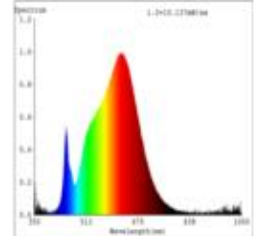

Datasheet
5958401

4,8W/m PRO LED-Streifen 3000K 5m

Our 4.8 W **PRO STRIP IP68** belongs to the most frequently used strip group in the upscale lighting object. Here you have access to a wide range of luminous intensities and light colors from 2.700 K to 3.000 K. A narrow binning with only 5 SDCM guarantees a homogeneous light color both on the strip and with different strips of this type. Particularly important in the object: we offer a 3-year warranty and vouch for the high-quality workmanship and durability of these strips. For easier installation and further processing, we have donated to the strip a feed and a secondary feed of 1 meter each.

Dimmable: yes

3.360 lm	luminous flux
672 lm/m	luminous flux / m
24 Watt	rated power
4.80 Watt/m	rated power / m
24 V DC	output voltage
3000 K	colour temperature
Warmweiss	colour perception
Ra>90	colour rendering
<5 sdcM	colour consistency
120°	beam angle
5.000 mm	length of strip on wheel
6.000 mm	max. strip length
10 mm	width
5 mm	height
2835	LED chipset
64 LED/m	LED chips / m
15.62 mm	LED pitch
125 mm	smallest cuttable unit
1000 mm	length connection cable side 1
1000 mm	length connection cable side 2
50 mm	lowest bending radius
IP68	type of protection
80 °C	max. temperature at tc test point
-40° - 80°C	temperature range in operation
no	Aluminum profile necessary for cooling?
Ø 30.000 h	nominal life time
L70B10	rated life time
0.7	lumen maintenance factor at the end of the nominal life
200 mA	nominal current
24 kWh/1000h	energy consumption

Spectral power distribution
in the range 180 - 800 nm

SIGOR
5958401

A	
B	
C	
D	
E	← E
F	
G	

24
kWh/1000h

2019/2015

as of: 05.12.2023

5958401

4,8W/m PRO LED-Streifen 3000K 5m