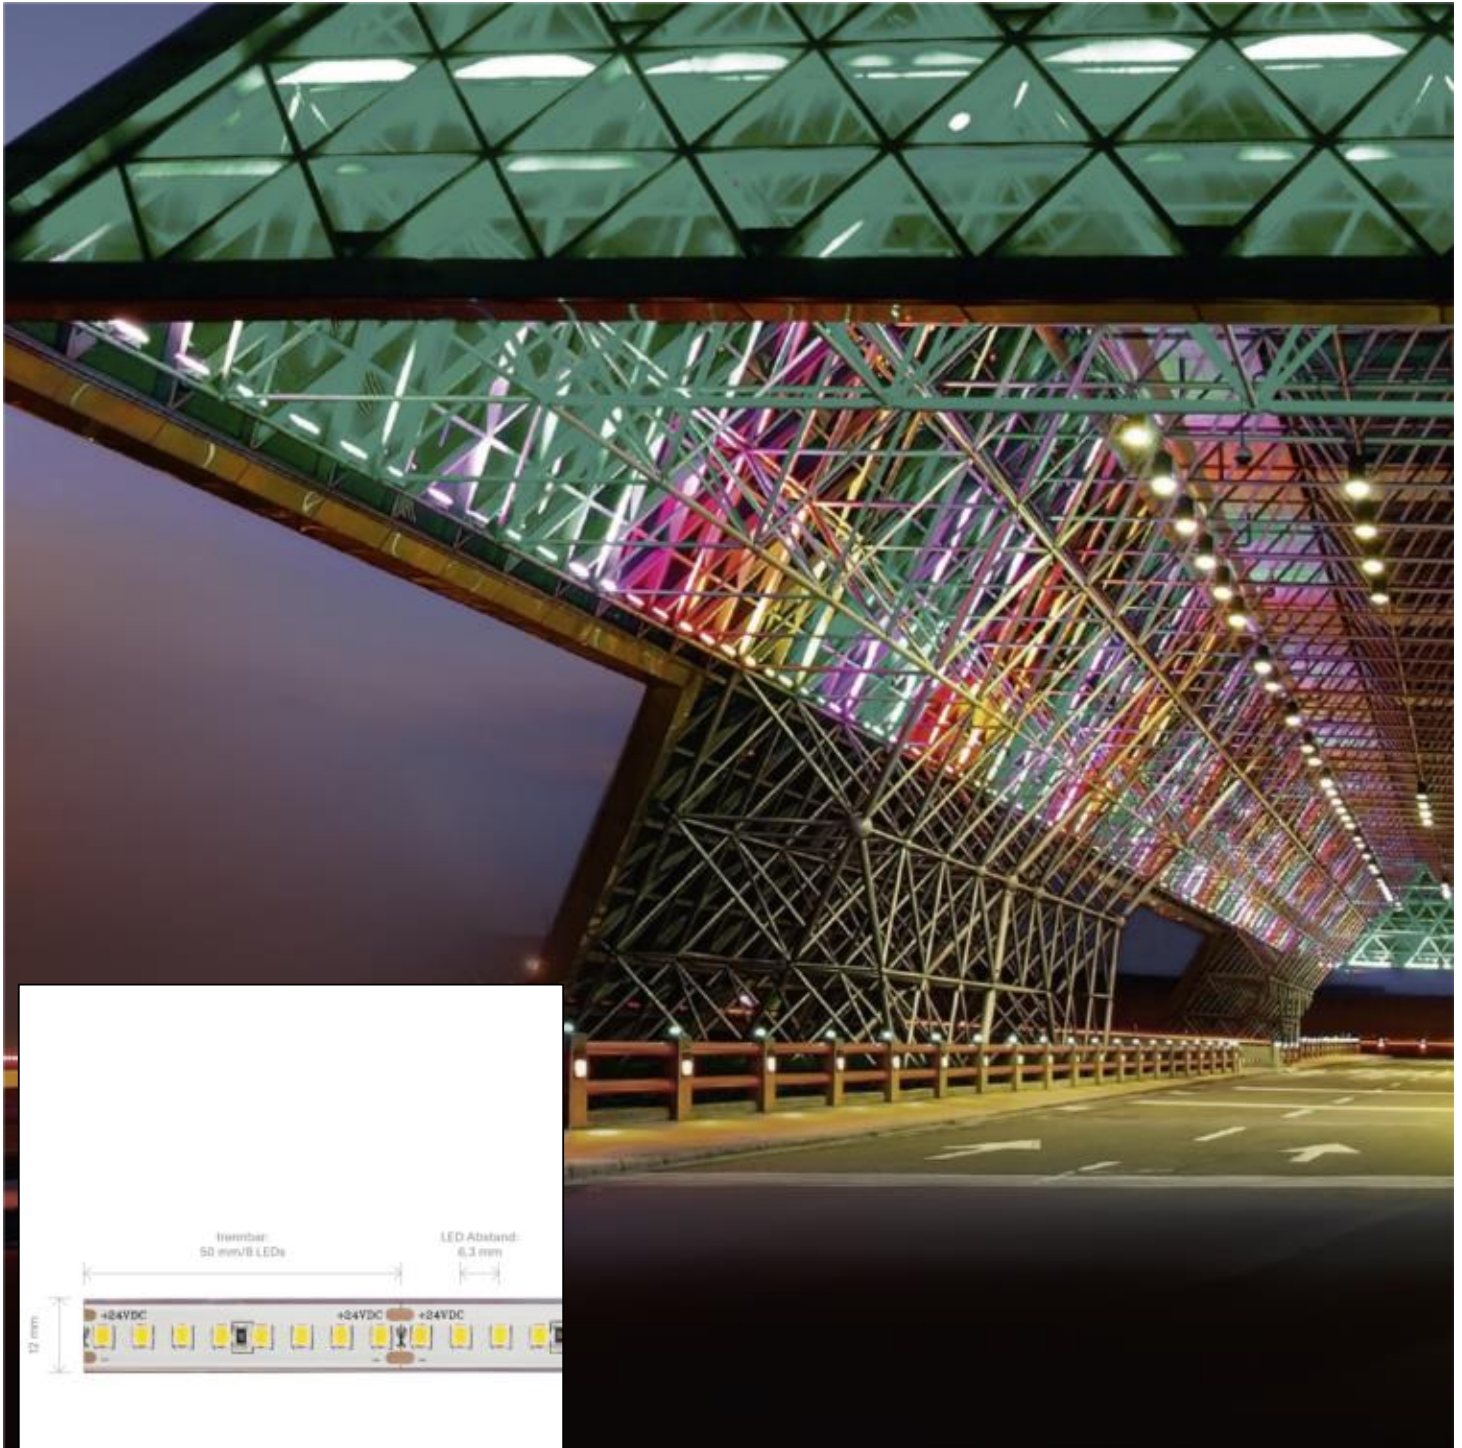

Datasheet
5958701

14,4W/m PRO LED-Streifen 2700K 5m

Our 14.4 W **PRO STRIP IP68** belongs to the most frequently used strip group in the upscale lighting object. Here you have access to a wide range of luminous intensities and light colors from 2.700 K to 3.000 K. A narrow binning with only 5 SDCM guarantees a homogeneous light color both on the strip and with different strips of this type. Especially important in the object: we offer 3 years warranty and vouch for the high quality workmanship and durability of these strips. In order to guarantee this, our strip must be installed in an aluminum profile. For easier installation and further processing, we have given the strip a feed and a secondary feed of 1 meter each.

Spectral power distribution
in the range 180 - 800 nm

SIGOR
5958701

A	
B	
C	
D	
E	← E
F	
G	

72
kWh/1000h

2019/2015

as of: 05.12.2023

5958701

14,4W/m PRO LED-Streifen 2700K 5m