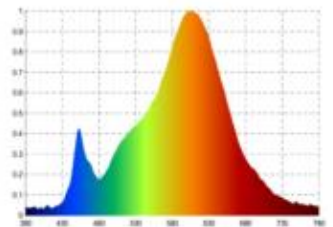

Datasheet
5958701

14,4W/m PRO LED-Streifen 2700K 5m

Our 14.4 W **PRO STRIP IP68** belongs to the most frequently used strip group in the upscale lighting object. Here you have access to a wide range of luminous intensities and light colors from 2.700 K to 3.000 K. A narrow binning with only 5 SDCM guarantees a homogeneous light color both on the strip and with different strips of this type. Especially important in the object: we offer 3 years warranty and vouch for the high quality workmanship and durability of these strips. In order to guarantee this, our strip must be installed in an aluminum profile. For easier installation and further processing, we have given the strip a feed and a secondary feed of 1 meter each.

Dimmable: yes

9.360 lm	luminous flux
1.872 lm/m	luminous flux / m
72 Watt	rated power
14.40 Watt/m	rated power / m
24 V DC	output voltage
2700 K	colour temperature
Warmweiss-E)	colour perception
Ra>90	colour rendering
<5 sdcM	colour consistency
120°	beam angle
5.000 mm	length of strip on wheel
5.000 mm	max. strip length
12 mm	width
5 mm	height
2835	LED chipset
160 LED/m	LED chips / m
6.25 mm	LED pitch
50 mm	smallest cuttable unit
1000 mm	length connection cable side 1
1000 mm	length connection cable side 2
50 mm	lowest bending radius
IP68	type of protection
80 °C	max. temperature at tc test point
-40° - 80°C	temperature range in operation
yes	Aluminum profile necessary for cooling?
Ø 30.000 h	nominal life time
L70B10	rated life time
0.7	lumen maintenance factor at the end of the nominal life
600 mA	nominal current
72 kWh/1000h	energy consumption

Spectral power distribution
in the range 180 - 800 nm

SIGOR
5958701

A	
B	
C	
D	
E	← E
F	
G	

72
kWh/1000h

2019/2015

as of: 05.12.2023

5958701

14,4W/m PRO LED-Streifen 2700K 5m