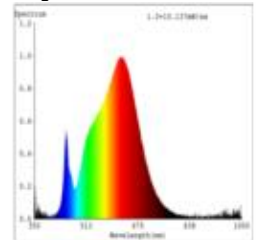

Datasheet
5966401

8W/m Hochvolt LED-Streifen 3000K 10m

Our 8W **HOCHVOLT IP65** allow completely new possibilities to realize your lighting project. This ready-to-plug set allows you to easily install them. The IP65 protection makes them excellent for outdoor use. It offers an excellent color rendering of Ra > 90.

Especially important in the object: we offer a 5-year warranty and vouch for the high-quality workmanship and durability of these strips.

Dimmable no

5.800 lm	luminous flux
580 lm/m	luminous flux / m
80 Watt	rated power
8 Watt/m	rated power / m
230 V DC	output voltage
3000 K	colour temperature
Warmweiss	colour perception
Ra>90	colour rendering
<5 sdcms	colour consistency
120°	beam angle
10.000 mm	length of strip on wheel
50.000 mm	max. strip length
15 mm	width
6 mm	height
3528	LED chipset
144 LED/m	LED chips / m
6.95 mm	LED pitch
500 mm	smallest cuttable unit
500 mm	length connection cable side 1
0 mm	length connection cable side 2
600 mm	lowest bending radius
IP65	type of protection
70 °C	max. temperature at tc test point
-20° - 40°C	temperature range in operation
no	Aluminum profile necessary for cooling?
Ø 50.000 h	nominal life time
L70B50	rated life time
0.7	lumen maintenance factor at the end of the nominal life
>0,9	power factor
35 mA	nominal current
80 kWh/1000h	energy consumption

Spectral power distribution
in the range 180 - 800 nm

SIGOR
5966401

A	▶
B	▶
C	▶
D	▶
E	▶
F	▶
G	▶

80
kWh/1000h

2019/2015

as of: 22.11.2022