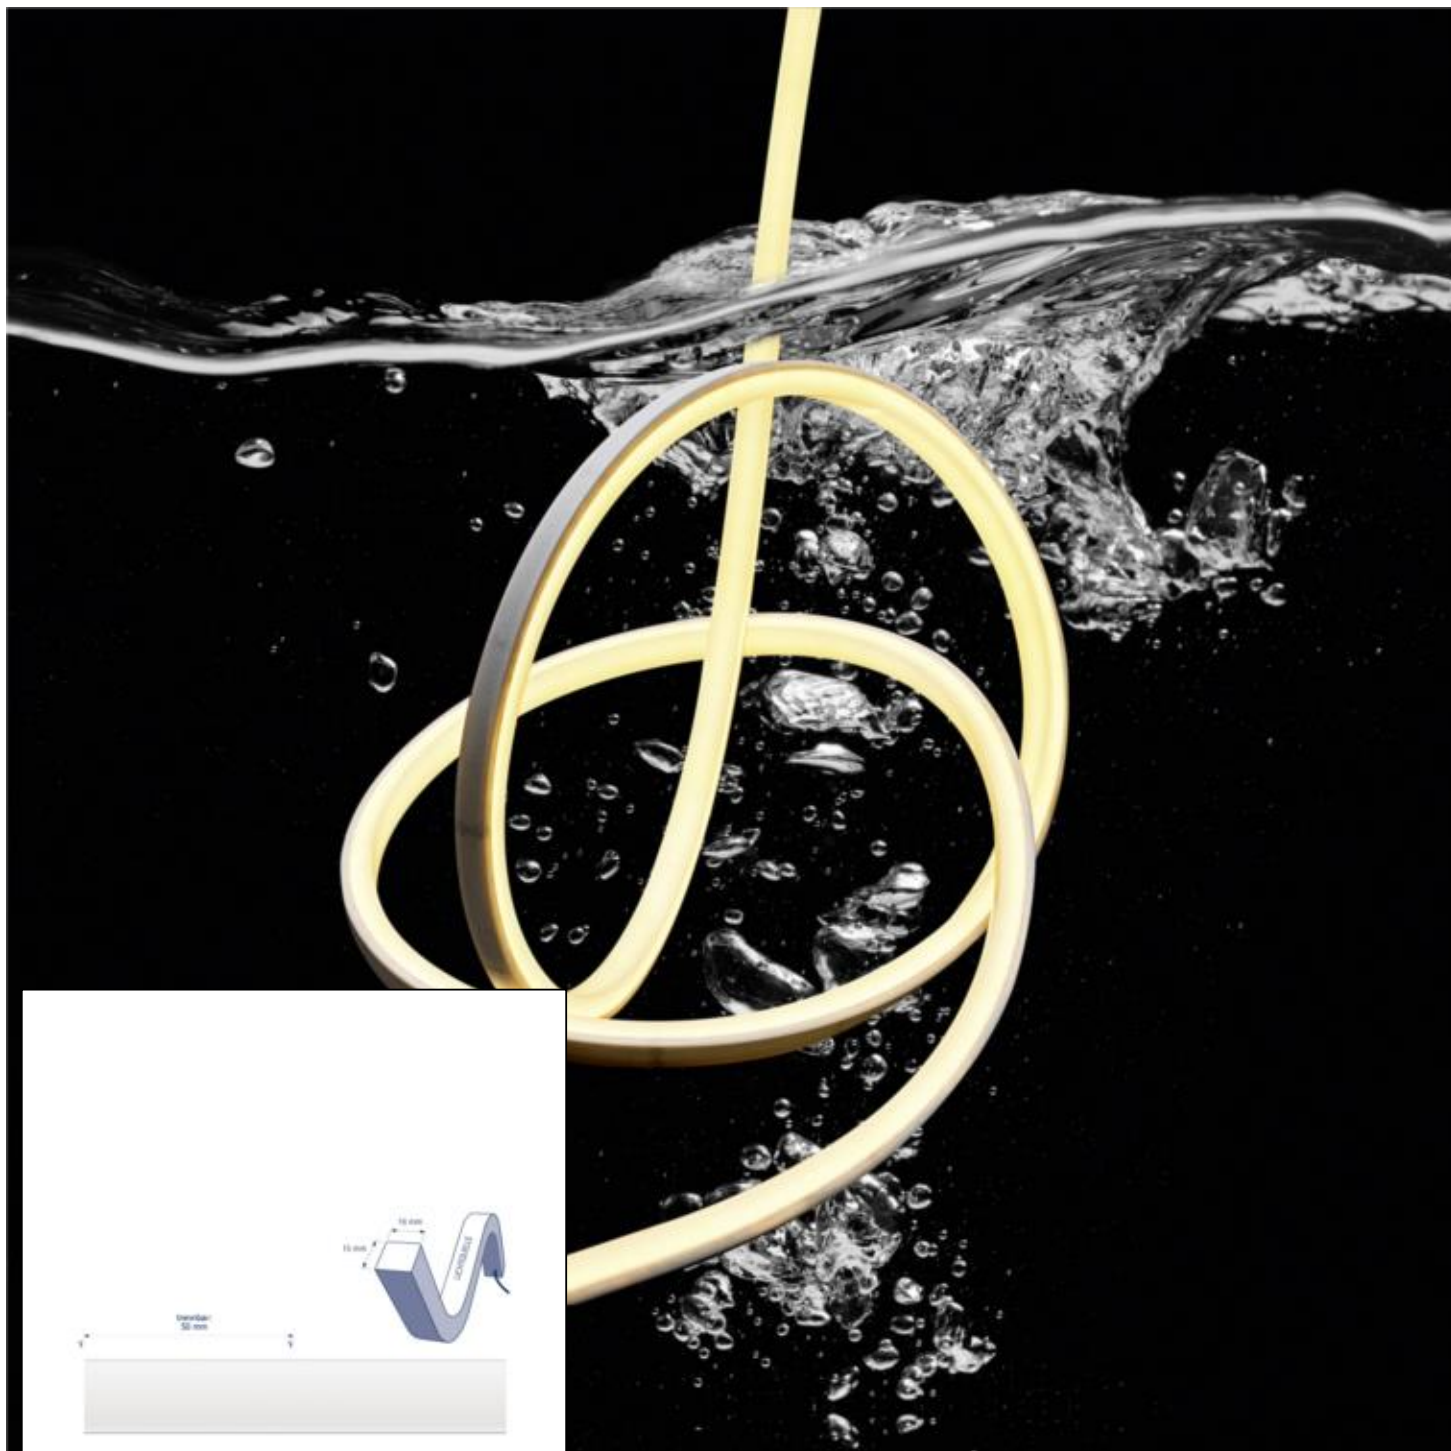

Datasheet
5986601

10W/m ART LED-Streifen 4000K 4m

Our 10W/m **ART STRIPEN 16mm TOP** can also be used directly in the visible area due to its excellent properties. Due to the homogeneous light distribution without recognizable light points and the high-quality, satin polyurethane potting He no longer needs acHeat dissipation is already provided by the PU potting and an aluminum or acrylic rail is used for mounting or guiding. The material is insensitive to acids and alkalis, so the strip can be used without hesitation in adverse environments such as swimming pools (chlorine), on ships (salt water) or in kitchens (wipe with detergents). For planned objects there is a possibility to manufacture the feeders according to the requirements on site (IP protection, UV protection, direction of the feed to the back or to the side, length of the feed etc.). ART strips are covered by a 5-year warranty for both function and polyurethane encapsulation.

Sigor
5986601

| | |
|---|---|
| A | |
| B | |
| C | |
| D | ← |
| E | |
| F | |
| G | |

40
kWh/1000h

2019/2015

as of: 22.01.2022

5986601

10W/m ART LED-Streifen 4000K 4m

Manual: