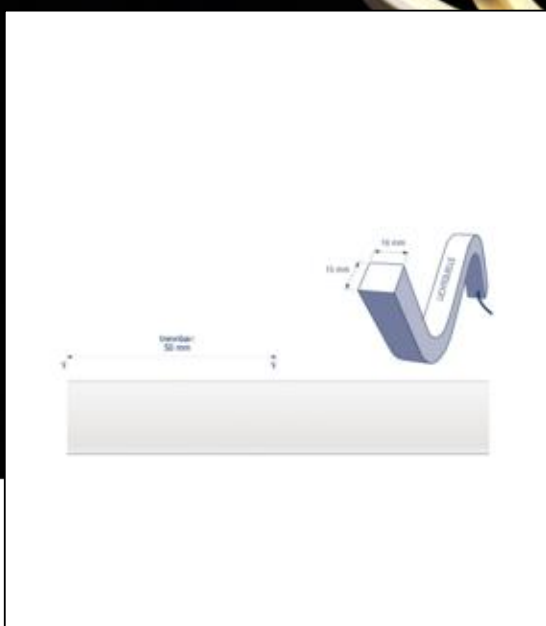

Dimmable: yes

| | |
|--------------|---|
| 3.592 lm | luminous flux |
| 898 lm/m | luminous flux / m |
| 40 Watt | rated power |
| 10 Watt/m | rated power / m |
| 24 V DC | output voltage |
| 4000 K | colour temperature |
| Neutralweiss | colour perception |
| Ra>80 | colour rendering |
| 3 sdcm | colour consistency |
| 120° | beam angle |
| | |
| 4.000 mm | length of strip on wheel |
| 4.000 mm | max. strip length |
| 16 mm | width |
| 15 mm | height |
| 3014 | LED chipset |
| 140 LED/m | LED chips / m |
| 7.14 mm | LED pitch |
| 50 mm | smallest cuttable unit |
| mm | length connection cable side 1 |
| mm | length connection cable side 2 |
| 300 mm | lowest bending radius |
| IP68 | type of protection |
| | |
| 60 °C | max. temperature at tc test point |
| -20° - 45°C | temperature range in operation |
| Ø 54.000 h | nominal life time |
| L70B50 | rated life time |
| 0.7 | lumen maintenance factor at the end of the nominal life |
| | |
| mA | nominal current |
| 40 kWh/1000h | energy consumption / m |

Sigor
5986601

| | |
|---|---|
| A | |
| B | |
| C | |
| D | ← |
| E | |
| F | |
| G | |

40
kWh/1000h

2019/2015

as of: 22.01.2022

5986601

10W/m ART LED-Streifen 4000K 4m

Manual: