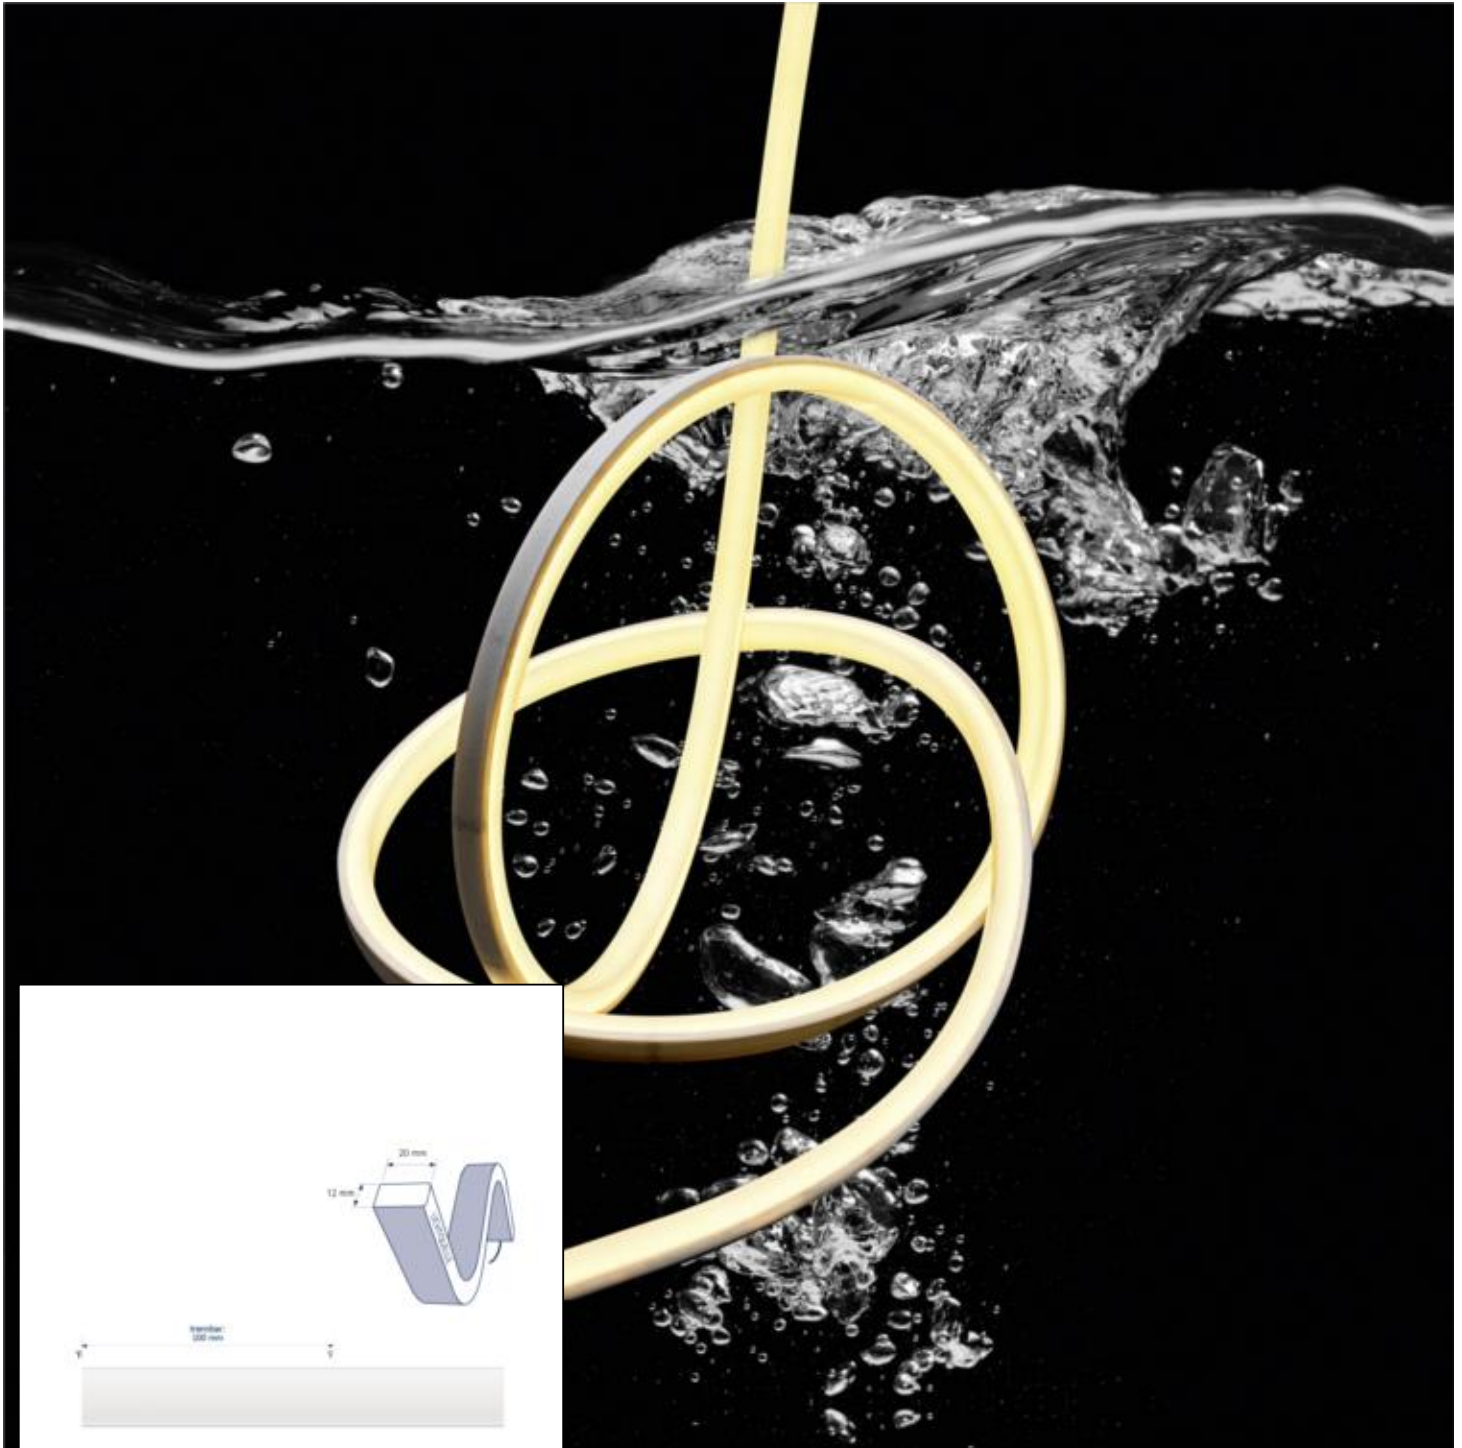

5987201

10W/m ART LED-Streifen RGB 4m

Manual:

<https://shop.sigor.de/media/pdf/5987201_manual.pdf>

as of: 24.01.2022

Page: 2