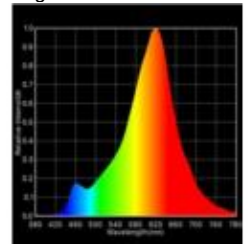

**Datasheet**  
**6128101**

**7W SLIM Rustika Filament gold E27 640lm 2500K**

Dimmable: yes

Our 7W **Filament SLIM Spiral Rustic Lamp** is characterized by its unique appearance. The ultra thin coiled filaments make the illuminant a work of art. The vertical orientation of the LED gives the illuminant a look like 100 years ago. In addition, the very warm light color of 2,500K creates a cozy ambience.

Recommended dimmer: [www.sigor.de/dimmerliste](http://www.sigor.de/dimmerliste)

640 lm	luminous flux [lm]
7,00 Watt	rated power
50 Watt	equivalent incandescent lighting
2500 K	colour temperature
Ra>80	colour rendering
<6 sdcms	colour consistency
300°	beam angle
E27	base
ST64	outer bulb
gold	type of glass
140 mm	length
64 mm	diameter
IP20	type of protection
-20° - 40°C	temperature range in operation
0.7	power factor
230 V AC	voltage
50/60 Hz	operating frequency
43 mA	current
7 kWh/1000h	energy consumption
<0.5 s	warm-up time up to 60% of the full light output
<0.5 s	starting time
Ø 15.000 h	nominal life time
L70B50	rated life time L70/B50
0.7	lumen maintenance factor at the end of the nominal life

Spectral power distribution  
in the range 180 - 800 nm

**SIGOR**  
6128101

A	
B	
C	
D	
E	
F	← F
G	

**7**  
kWh/1000h

2019/2015

as of: 27.10.2023