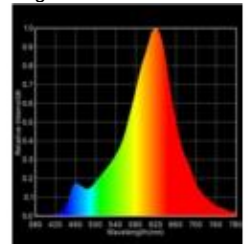

Datasheet
6128201

7W SLIM Rustika Filament gold E27 640lm 2500K

Dimmable: yes

Our 7W **Filament SLIM Rustic Lamp** is characterized by your unique look. The ultra thin coiled filaments make the illuminant a work of art. In addition, the very warm light color of 2,500K creates a cozy ambience.

Recommended dimmer: www.sigor.de/dimmerliste

640 lm	luminous flux [lm]
7,00 Watt	rated power
50 Watt	equivalent incandescent lighting
2500 K	colour temperature
Ra>80	colour rendering
<6 sdcms	colour consistency
300°	beam angle
E27	base
ST64	outer bulb
gold	type of glass
140 mm	length
64 mm	diameter
IP20	type of protection
-20° - 40°C	temperature range in operation
0.7	power factor
230 V AC	voltage
50/60 Hz	operating frequency
43 mA	current
7 kWh/1000h	energy consumption
<0.5 s	warm-up time up to 60% of the full light output
<0.5 s	starting time
Ø 15.000 h	nominal life time
L70B50	rated life time L70/B50
0.7	lumen maintenance factor at the end of the nominal life

Spectral power distribution
in the range 180 - 800 nm

SIGOR
6128201

A	→
B	→
C	→
D	→
E	→
F	←
G	→

7
kWh/1000h

2019/2015

as of: 27.10.2023