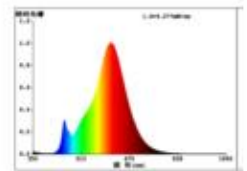

Datasheet 6132401

7W Normale Filament gold E27 720lm 2500K dim

Dimmable: yes

Our 7W filament standard lamp is the optimal replacement for traditional incandescent lamps due to its classic look. It is equipped with the latest 5th generation filament technology and thus has a high dimmer compatibility. Its color rendering with an RA value of 90 makes everything shine true to color. The bulb has a golden coating that colors the light in 2,500K and creates an atmospheric ambiance. The low power consumption of the filament is confirmed by the good energy efficiency class.

If you would like to know with which dimmers this product is compatible, please follow the link to the test results from our own workshop.

Recommended dimmer: www.sigor.de/dimmerliste

720 lm	luminous flux [lm]
7,00 Watt	rated power
55 Watt	equivalent incandescent lighting
2500 K	colour temperature
Ra>90	colour rendering
<6 sdcms	colour consistency
300°	beam angle
E27	base
A60	outer bulb
gold	type of glass
108 mm	length
60 mm	diameter
IP20	type of protection
-20° - 40°C	temperature range in operation
0.7	power factor
230 V AC	voltage
50/60 Hz	operating frequency
43 mA	current
7 kWh/1000h	energy consumption
<0,5 s	warm-up time up to 60% of the full light output
<0,5 s	starting time
Ø 15.000 h	nominal life time
L70B50	rated life time L70/B50
0.7	lumen maintenance factor at the end of the nominal life

Spectral power distribution
in the range 180 - 800 nm

SIGOR
6132401

A	
B	
C	
D	
E	
F	F
G	

7
kWh/1000h

2019/2015

as of: 23.11.2022