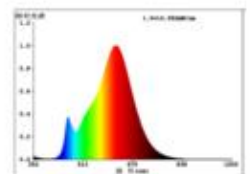

Datasheet 6135701

7W Normale Kopfspiegel silber E27 680lm 2700K dim

Dimmable: yes

Our 4.5W filament standard lamp is the optimal replacement for traditional incandescent lamps due to its classic look. It is equipped with the latest 5th generation filament technology and thus has a high dimmer compatibility. Its color rendering with an RA value of 90 makes everything shine true to color. The bulb has a golden coating that colors the light in 2,500K and creates an atmospheric ambiance. The low power consumption of the filament is confirmed by the good energy efficiency class.

If you would like to know with which dimmers this product is compatible, please follow the link to the test results from our own workshop.

Recommended dimmer: www.sigor.de/dimmerliste

680 lm	luminous flux [lm]
7,00 Watt	rated power
50 Watt	equivalent incandescent lighting
2700 K	colour temperature
Ra>90	colour rendering
<6 sdcms	colour consistency
180°	beam angle
E27	base
A60	outer bulb
silber-klar	type of glass
60 mm	length
60 mm	diameter
IP20	type of protection
-20° - 40°C	temperature range in operation
0.7	power factor
230 V AC	voltage
50/60 Hz	operating frequency
43 mA	current
7 kWh/1000h	energy consumption
<0.5 s	warm-up time up to 60% of the full light output
<0.5 s	starting time
Ø 15.000 h	nominal life time
L70B50	rated life time L70/B50
0.7	lumen maintenance factor at the end of the nominal life

Spectral power distribution
in the range 180 - 800 nm

SIGOR
6135701

A	
B	
C	
D	
E	
F	← F
G	

7
kWh/1000h

2019/2015

as of: 25.10.2024