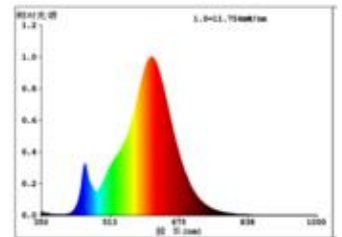

### 4,5W Rustika Filament gold E27 420lm 2500K dim

Dimmable: yes

Our 4.5W Filament Rustic Lamp is the optimal replacement for traditional incandescent lamps due to its classic look. The well-known Edison bulb is equipped with the latest LED technology and thus has a high dimmer compatibility. The long filaments provide a true-to-the-original look. Their color rendering with an RA value of 90 makes everything shine true to color. The bulb has a golden coating that colors the light in 2,500K and creates an atmospheric ambiance. The low power consumption of the filament is confirmed by the good energy efficiency class.

420 lm	luminous flux [lm]
4,50 Watt	rated power
37 Watt	equivalent incandescent lighting
2500 K	colour temperature
Ra>90	colour rendering
<6 sdcms	colour consistency
300°	beam angle
E27	base
ST64	outer bulb
gold	type of glass
140 mm	length
64 mm	diameter
IP20	type of protection
-20° - 40°C	temperature range in operation
0.7	power factor
230 V AC	voltage
50/60 Hz	operating frequency
26 mA	current
5 kWh/1000h	energy consumption
<0,5 s	warm-up time up to 60% of the full light output
<0,5 s	starting time
Ø 15.000 h	nominal life time
L70B50	rated life time L70/B50
0,7	lumen maintenance factor at the end of the nominal life

Spectral power distribution  
in the range 180 - 800 nm

**ENERGY**

**SIGOR**  
6136701

A

B

C

D

E