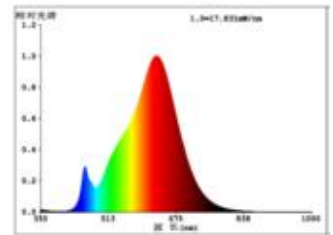

**Datasheet  
6138901**

**7W Globe 95mm Filament gold E27 720lm 2500K dim**

Dimmable: yes

Our 7W globe lamp is the optimal replacement for traditional decorative lighting due to its classic look. It is equipped with the latest 5th generation filament technology and thus has a high dimmer compatibility. Its color rendering with an RA value of 90 makes everything shine with true colors. The bulb has a golden coating that colors the light in 2,500K and creates an atmospheric ambiance. The low power consumption of the filament is confirmed by the good energy efficiency class.

720 lm	luminous flux [lm]
7,00 Watt	rated power
55 Watt	equivalent incandescent lighting
2500 K	colour temperature
Ra>90	colour rendering
<6 sdcms	colour consistency
300°	beam angle
E27	base
G95	outer bulb
gold	type of glass
140 mm	length
95 mm	diameter
IP20	type of protection
-20° - 40°C	temperature range in operation
0.7	power factor
230 V AC	voltage
50/60 Hz	operating frequency
43 mA	current
7 kWh/1000h	energy consumption
<0.5 s	warm-up time up to 60% of the full light output
<0,5 s	starting time
Ø 15.000 h	nominal life time
L70B50	rated life time L70/B50
0,7	lumen maintenance factor at the end of the nominal life

Spectral power distribution in the range 180 - 800 nm

**SIGOR**  
6138901

A	
B	
C	
D	
E	
F	← F
G	

**7**  
kWh/1000h

2019/2015

as of: 24.11.2022