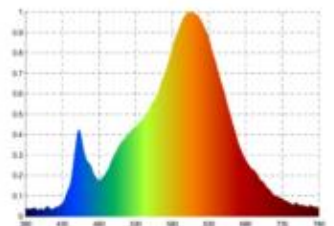

Datasheet
6145901

7W Normale Filament Sensor klar E27 806lm 2700K

Dimmable no

Our 7W filament standard lamp with twilight sensor is the perfect illuminant for switchless outdoor lighting. It automatically turns on at a twilight threshold of 75 lux, providing light only when daylight is insufficient. With its classic look, this filament is the optimal replacement for traditional incandescent lamps.

806 lm	luminous flux [lm]
7,00 Watt	rated power
60 Watt	equivalent incandescent lighting
2700 K	colour temperature
Ra>80	colour rendering
<6 sdcms	colour consistency
300°	beam angle
E27	base
A60	outer bulb
klar	type of glass
60 mm	length
60 mm	diameter
IP20	type of protection
-20° - 40°C	temperature range in operation
0.7	power factor
230 V AC	voltage
50/60 Hz	operating frequency
mA	current
7 kWh/1000h	energy consumption
<0.5 s	warm-up time up to 60% of the full light output
<0.5 s	starting time
Ø 15.000 h	nominal life time
L70B50	rated life time L70/B50
0.7	lumen maintenance factor at the end of the nominal life

Spectral power distribution
in the range 180 - 800 nm

SIGOR
6145901

A	
B	
C	
D	
E	← E
F	
G	

7
kWh/1000h

2019/2015

as of: 20.01.2025