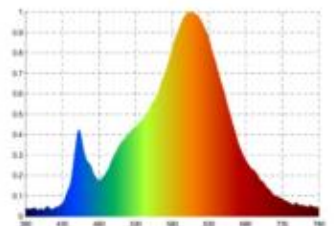

Datasheet
6149301

7W Rustica Filament klar E27 806lm 2700-2200K

Dimmable:

Our 7W **Filament Rustic Lamp** is by your classic look the optimal replacement for traditional incandescent lamps. The well-known Edison bulb is equipped with the latest LED technology and thus has a high dimmer compatibility. The Filament features Dim-To-Warm technology and excels with lowering the light color when dimming from 2,700K to 2,200K. The lamp changes light color when dimmed just like a traditional incandescent lamp. The long filaments provide a true-to-life appearance. Their color rendering with an RA value of 90 makes everything shine with true colors. The lumen package of our filament can be compared with a 60W traditional incandescent lamp. Its clear glass bulb reveals the sophisticated technology of the bulb. The low power consumption of the filament is confirmed by the good energy efficiency class.

Recommended dimmer: www.sigor.de/dimmerliste

806 lm	luminous flux [lm]
7,00 Watt	rated power
50 Watt	equivalent incandescent lighting
2700-2200 K	colour temperature
Ra>90	colour rendering
<6 sdcms	colour consistency
300°	beam angle
E27	base
ST64	outer bulb
klar	type of glass
140 mm	length
64 mm	diameter
IP20	type of protection
-20° - 40°C	temperature range in operation
0,7	power factor
230 V AC	voltage
50/60 Hz	operating frequency
43 mA	current
7 kWh/1000h	energy consumption
<0,5 s	warm-up time up to 60% of the full light output
<0,5 s	starting time
Ø h	nominal life time
L70B50	rated life time L70/B50
	lumen maintenance factor at the end of the nominal life

Spectral power distribution in the range 180 - 800 nm

SIGOR
6149301

A	
B	
C	
D	
E	← E
F	
G	

7
kWh/1000h

2019/2015

as of: 24.11.2022