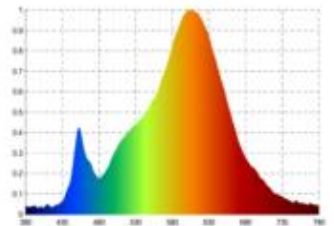

Datasheet
6149501

7W Normale Kopfsp. silber E27 600lm 2700K dim

Dimmable: yes

Our 7W **filament standard lamp** is the ideal replacement for traditional incandescent lamps thanks to its classic look. It is equipped with the latest LED technology and is therefore highly dimmer-compatible.

The low power consumption of the filament is confirmed by the good energy efficiency class. The light source has a mirrored head, making it perfect for use in mirror lights. The lumen package of our Filament can be compared with a 50W conventional light bulb.

Recommended dimmer: www.sigor.de/dimmerliste

600 lm	luminous flux [lm]
7,00 Watt	rated power
66 Watt	equivalent incandescent lighting
2700 K	colour temperature
Ra>90	colour rendering
<6 sdcms	colour consistency
180°	beam angle
E27	base
A60	outer bulb
silber-klar	type of glass
60 mm	length
60 mm	diameter
IP20	type of protection
-20° - 40°C	temperature range in operation
0.5	power factor
230 V AC	voltage
50/60 Hz	operating frequency
69 mA	current
9 kWh/1000h	energy consumption
<0.5 s	warm-up time up to 60% of the full light output
<0.5 s	starting time
Ø 15.000 h	nominal life time
L70B50	rated life time L70/B50
0.7	lumen maintenance factor at the end of the nominal life

Spectral power distribution
in the range 180 - 800 nm

Sigor
6149501

A	▶
B	▶
C	▶
D	▶
E	▶
F	▶
G	▶

7
kWh/1000h

2019/2015

as of: 14.08.2024