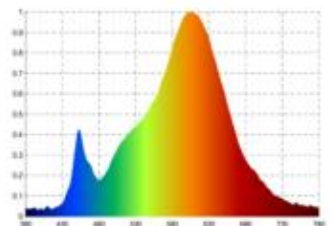

Datasheet
6149601

7W Normale Kopfsp. gold E27 600lm 2700K dim

Dimmable: yes

Our 7W **filament standard lamp** is the ideal replacement for traditional incandescent lamps thanks to its classic look. It is equipped with the latest LED technology and is therefore highly dimmer-compatible.

The low power consumption of the filament is confirmed by the good energy efficiency class. The light source has a mirrored head, making it perfect for use in mirror lights. The lumen package of our Filament can be compared with a 50W conventional light bulb.

Recommended dimmer: www.sigor.de/dimmerliste

900 lm	luminous flux [lm]
8,50 Watt	rated power
66 Watt	equivalent incandescent lighting
2700 K	colour temperature
Ra>90	colour rendering
<6 sdcms	colour consistency
180°	beam angle
E27	base
A60	outer bulb
silber-klar	type of glass
60 mm	length
60 mm	diameter
IP20	type of protection
-20° - 40°C	temperature range in operation
0.5	power factor
230 V AC	voltage
50/60 Hz	operating frequency
69 mA	current
9 kWh/1000h	energy consumption
<0.5 s	warm-up time up to 60% of the full light output
<0.5 s	starting time
Ø 15.000 h	nominal life time
L70B50	rated life time L70/B50
0.7	lumen maintenance factor at the end of the nominal life

Spectral power distribution
in the range 180 - 800 nm

Sigor
6149601

A	▶
B	▶
C	▶
D	▶
E	▶
F	▶
G	▶

7
kWh/1000h

2019/2015

as of: 17.03.2025