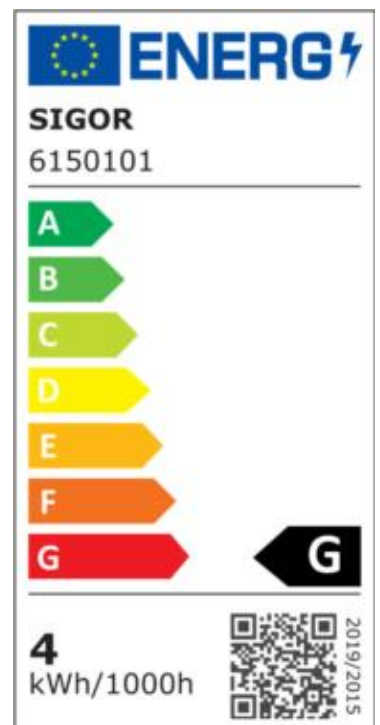

Datasheet
6150101

4W Oriental Globe 125mm THEBEN E27 35lm 1300K dim

Our Oriental globe lamp THEBEN is the chili in the decorative interior. The colored textured glass changes the look when switched on and off. It is equipped with the latest LED technology and thus has a high dimmer compatibility. The low power consumption of the filament is confirmed by the good energy efficiency class.

Dimmable: yes

Recommended dimmer: www.sigor.de/dimmerliste

35 lm	luminous flux [lm]
4,00 Watt	rated power
15 Watt	equivalent incandescent lighting
1300 K	colour temperature
Ra>80	colour rendering
6 sdcn	colour consistency
330°	beam angle
E27	base
G125	outer bulb
purple	type of glass
175 mm	length
125 mm	diameter
IP20	type of protection
-20° - 40°C	temperature range in operation
0.5	power factor
230 V AC	voltage
50/60 Hz	operating frequency
20 mA	current
4 kWh/1000h	energy consumption
<1,0 s	warm-up time up to 60% of the full light output
<0,5 s	starting time
Ø 25.000 h	nominal life time
L70B50	rated life time L70/B50
0.7	lumen maintenance factor at the end of the nominal life